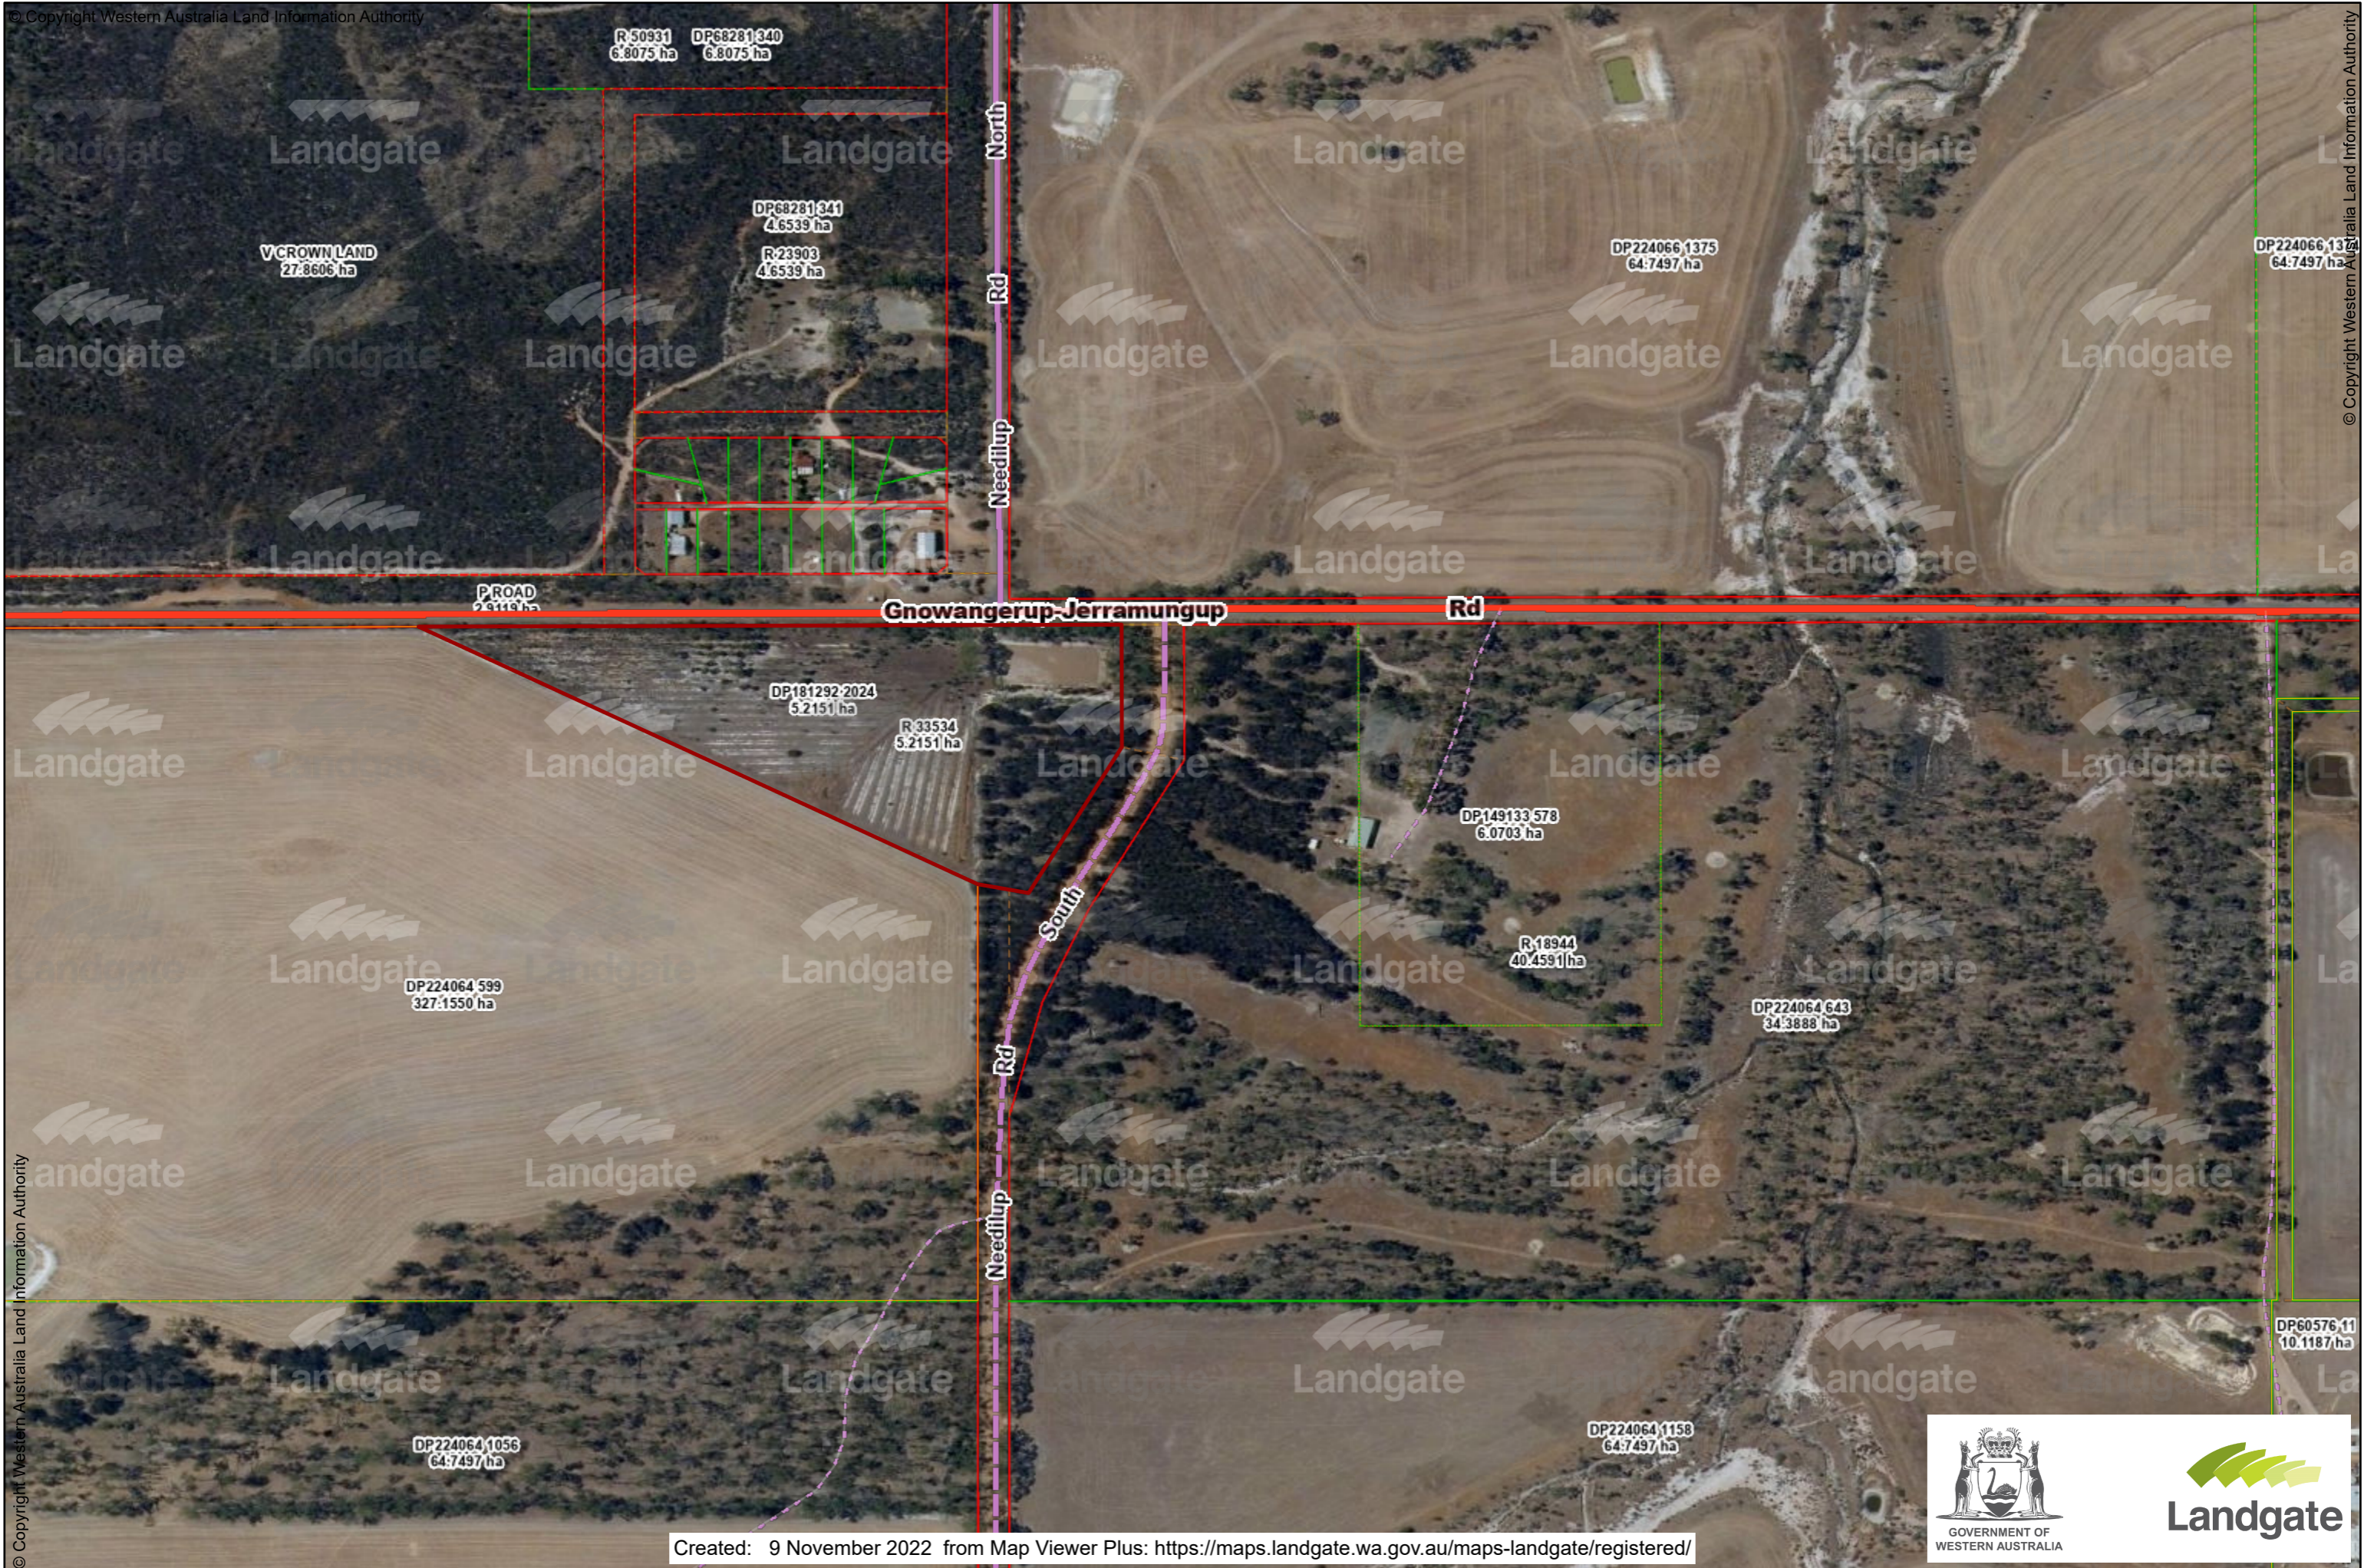

Location Plan - Reserve 33534.

Created: 9 November 2022 from Map Viewer Plus: <https://maps.landgate.wa.gov.au/maps-landgate/registered/>