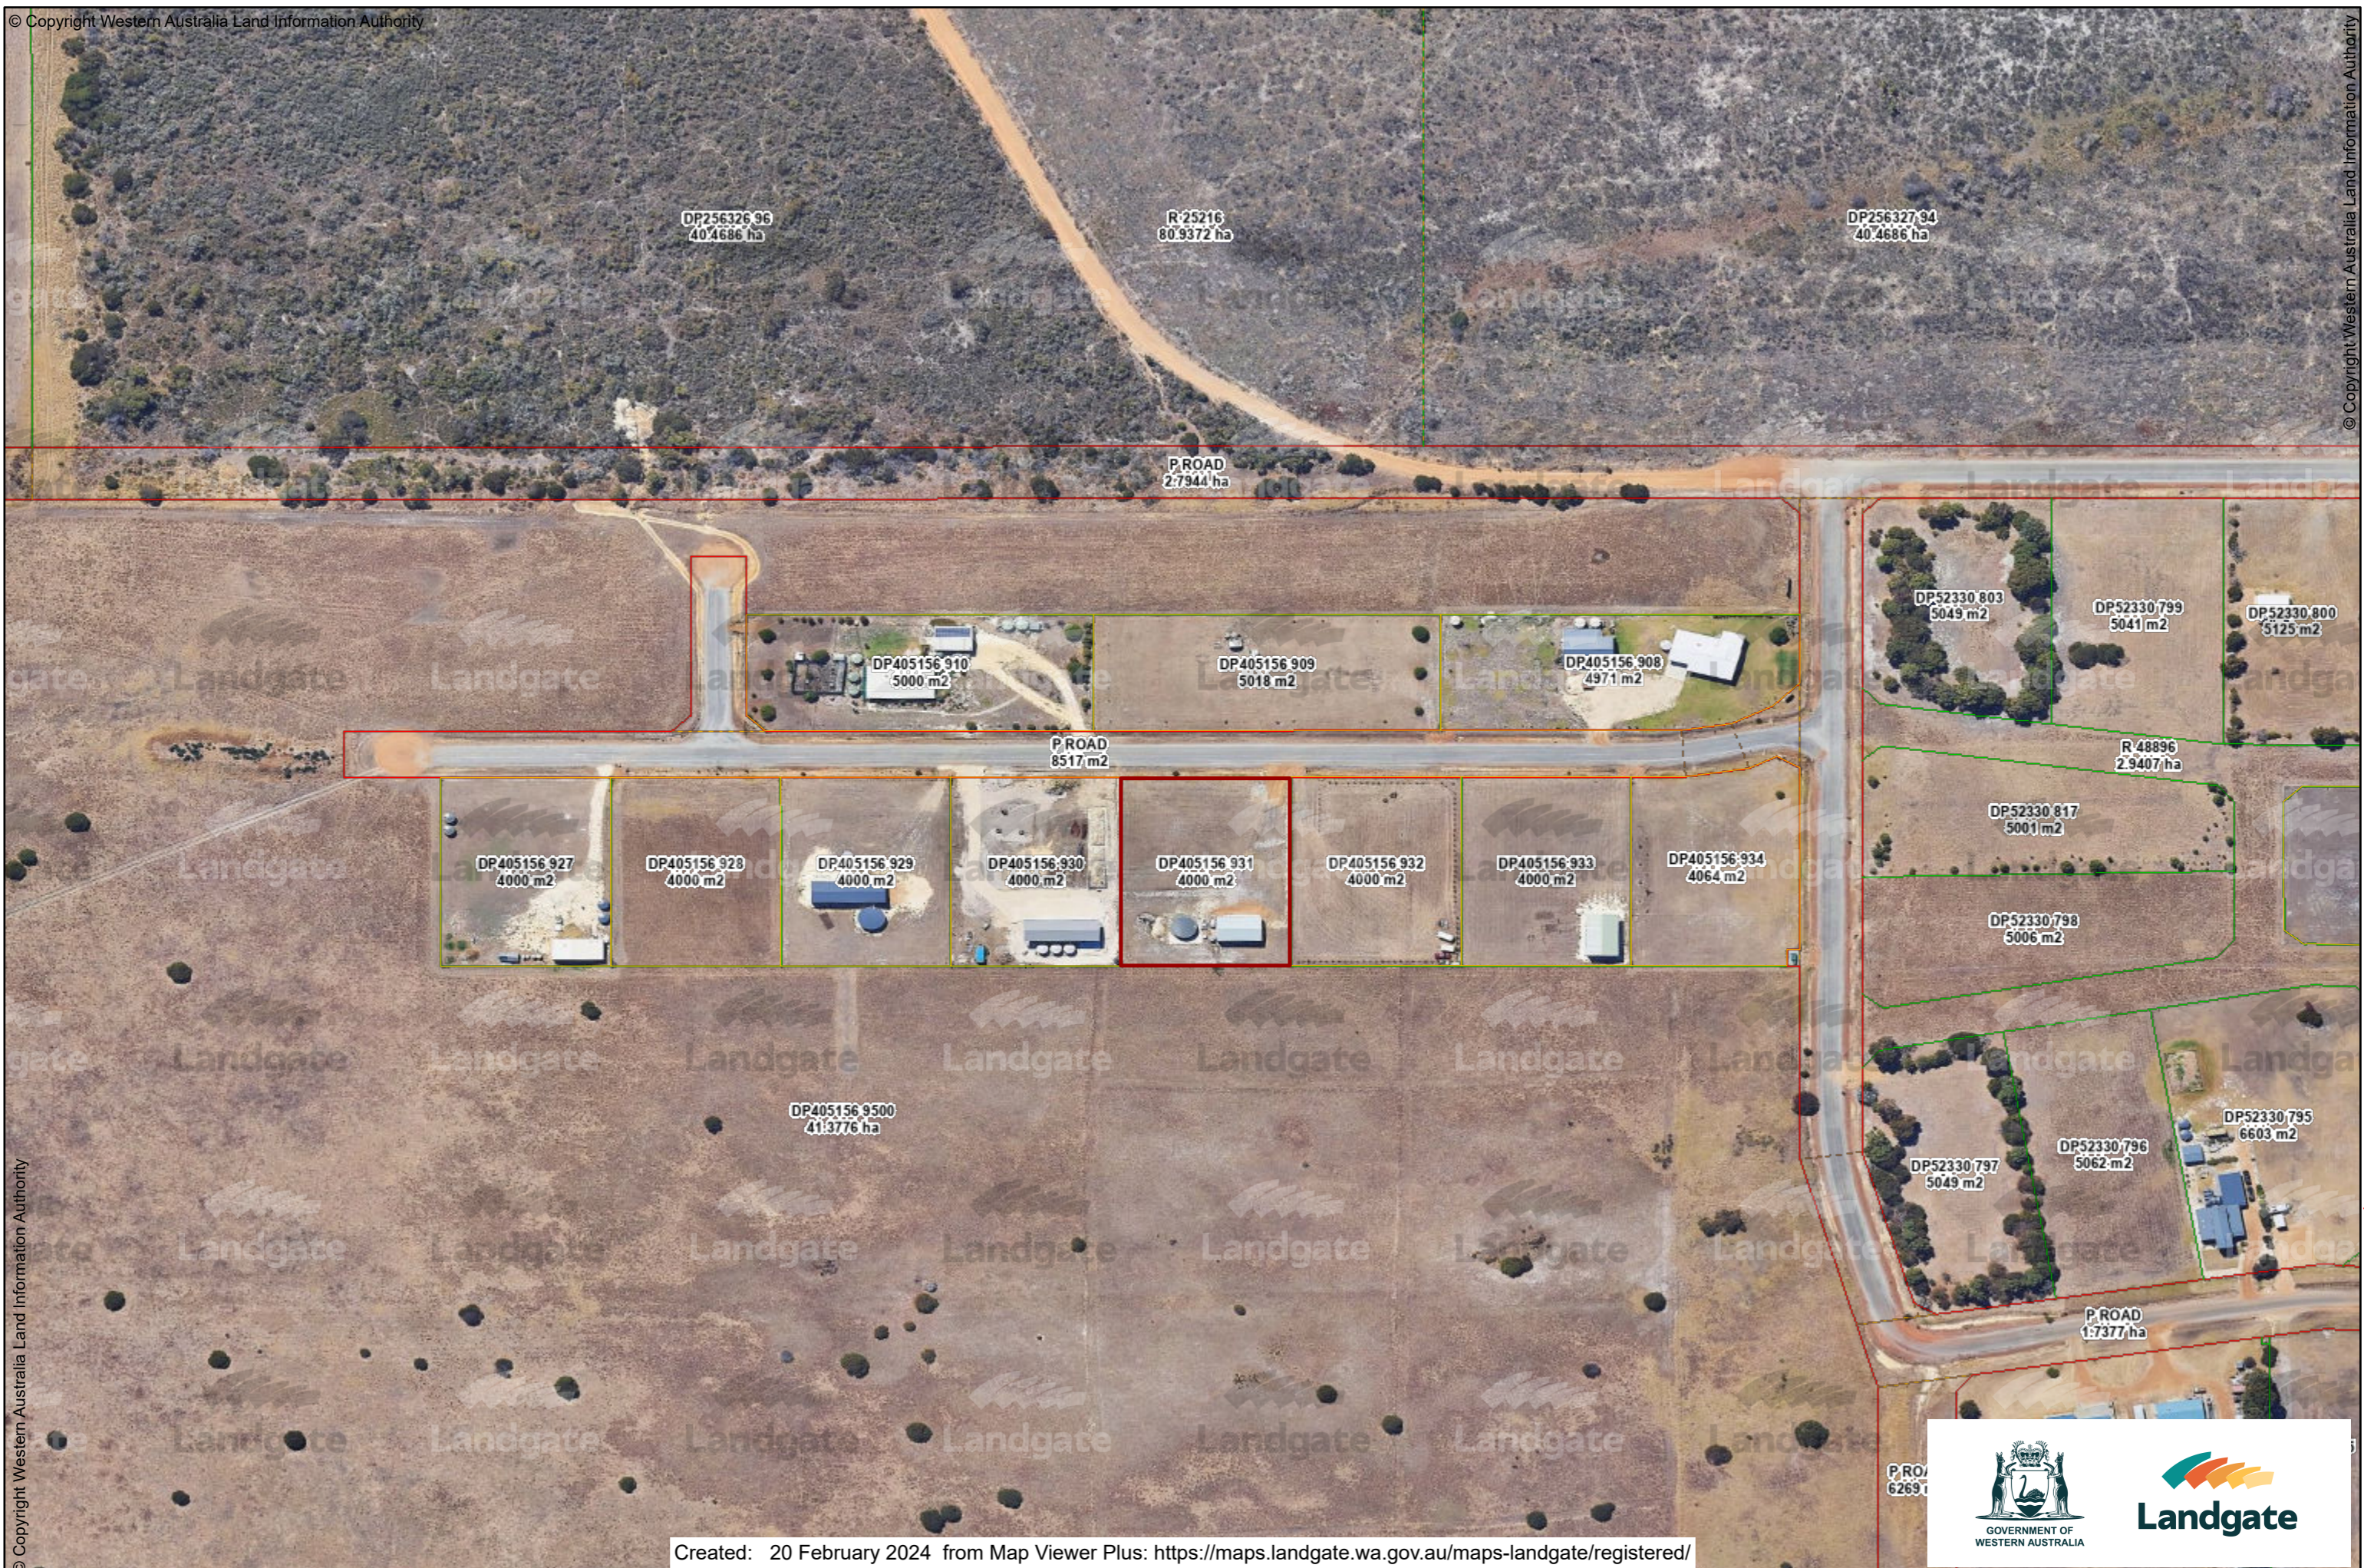

Lot 931 (19) Templetonia Road Bremer Bay

© Copyright Western Australia Land Information Authority

© Copyright Western Australia Land Information Authority

© Copyright Western Australia Land Information Authority

9.3.2 a) Location Plan

Created: 20 February 2024 from Map Viewer Plus: <https://maps.landgate.wa.gov.au/maps-landgate/registered/>

© Copyright, Western Australia Land Information Authority. No part of this document or any content appearing on it may be reproduced or published without the prior written permission of Landgate. Disclaimer. The accuracy and completeness of the information on this document is not guaranteed and is supplied by Landgate 'as is' with no representation or warranty as to its reliability, accuracy, completeness, or fitness for purpose. Please refer to original documentation for all legal purposes.