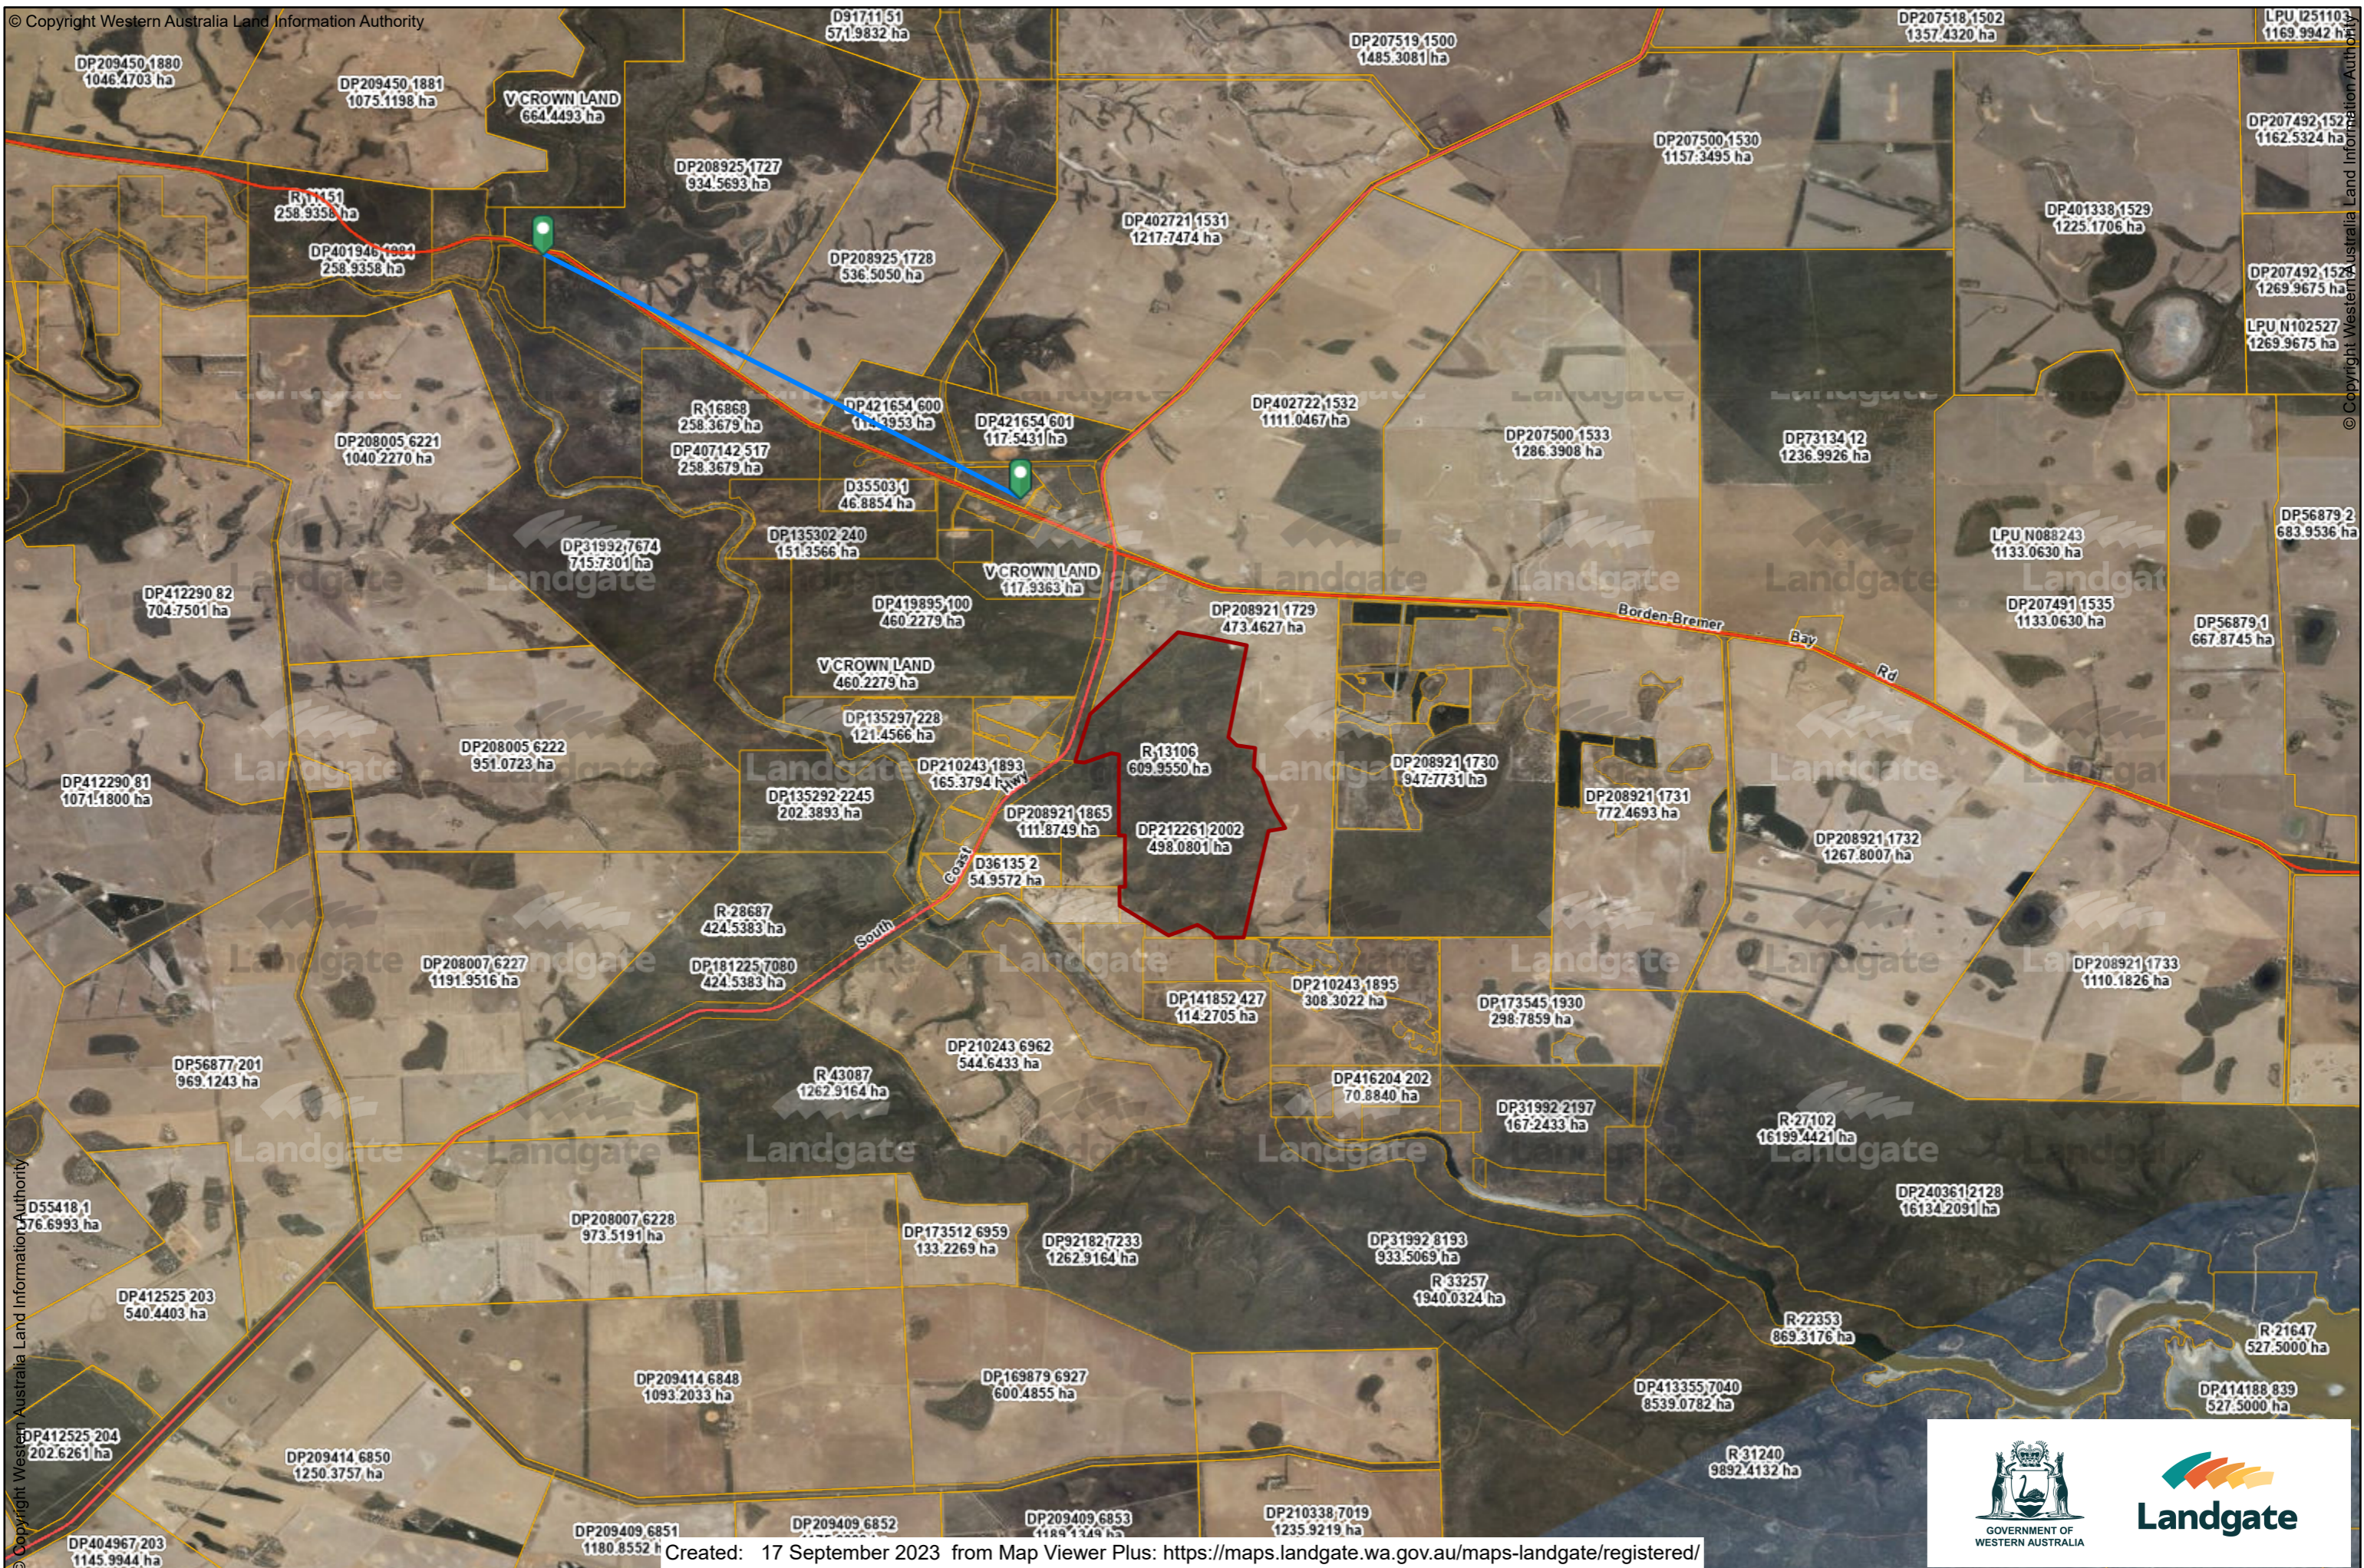

© Copyright Western Australia Land Information Authority

© Copyright Western Australia Land Information Authority

9.3.3 d) PIN 625069

Created: 17 September 2023 from Map Viewer Plus: <https://maps.landgate.wa.gov.au/maps-landgate/registered/>