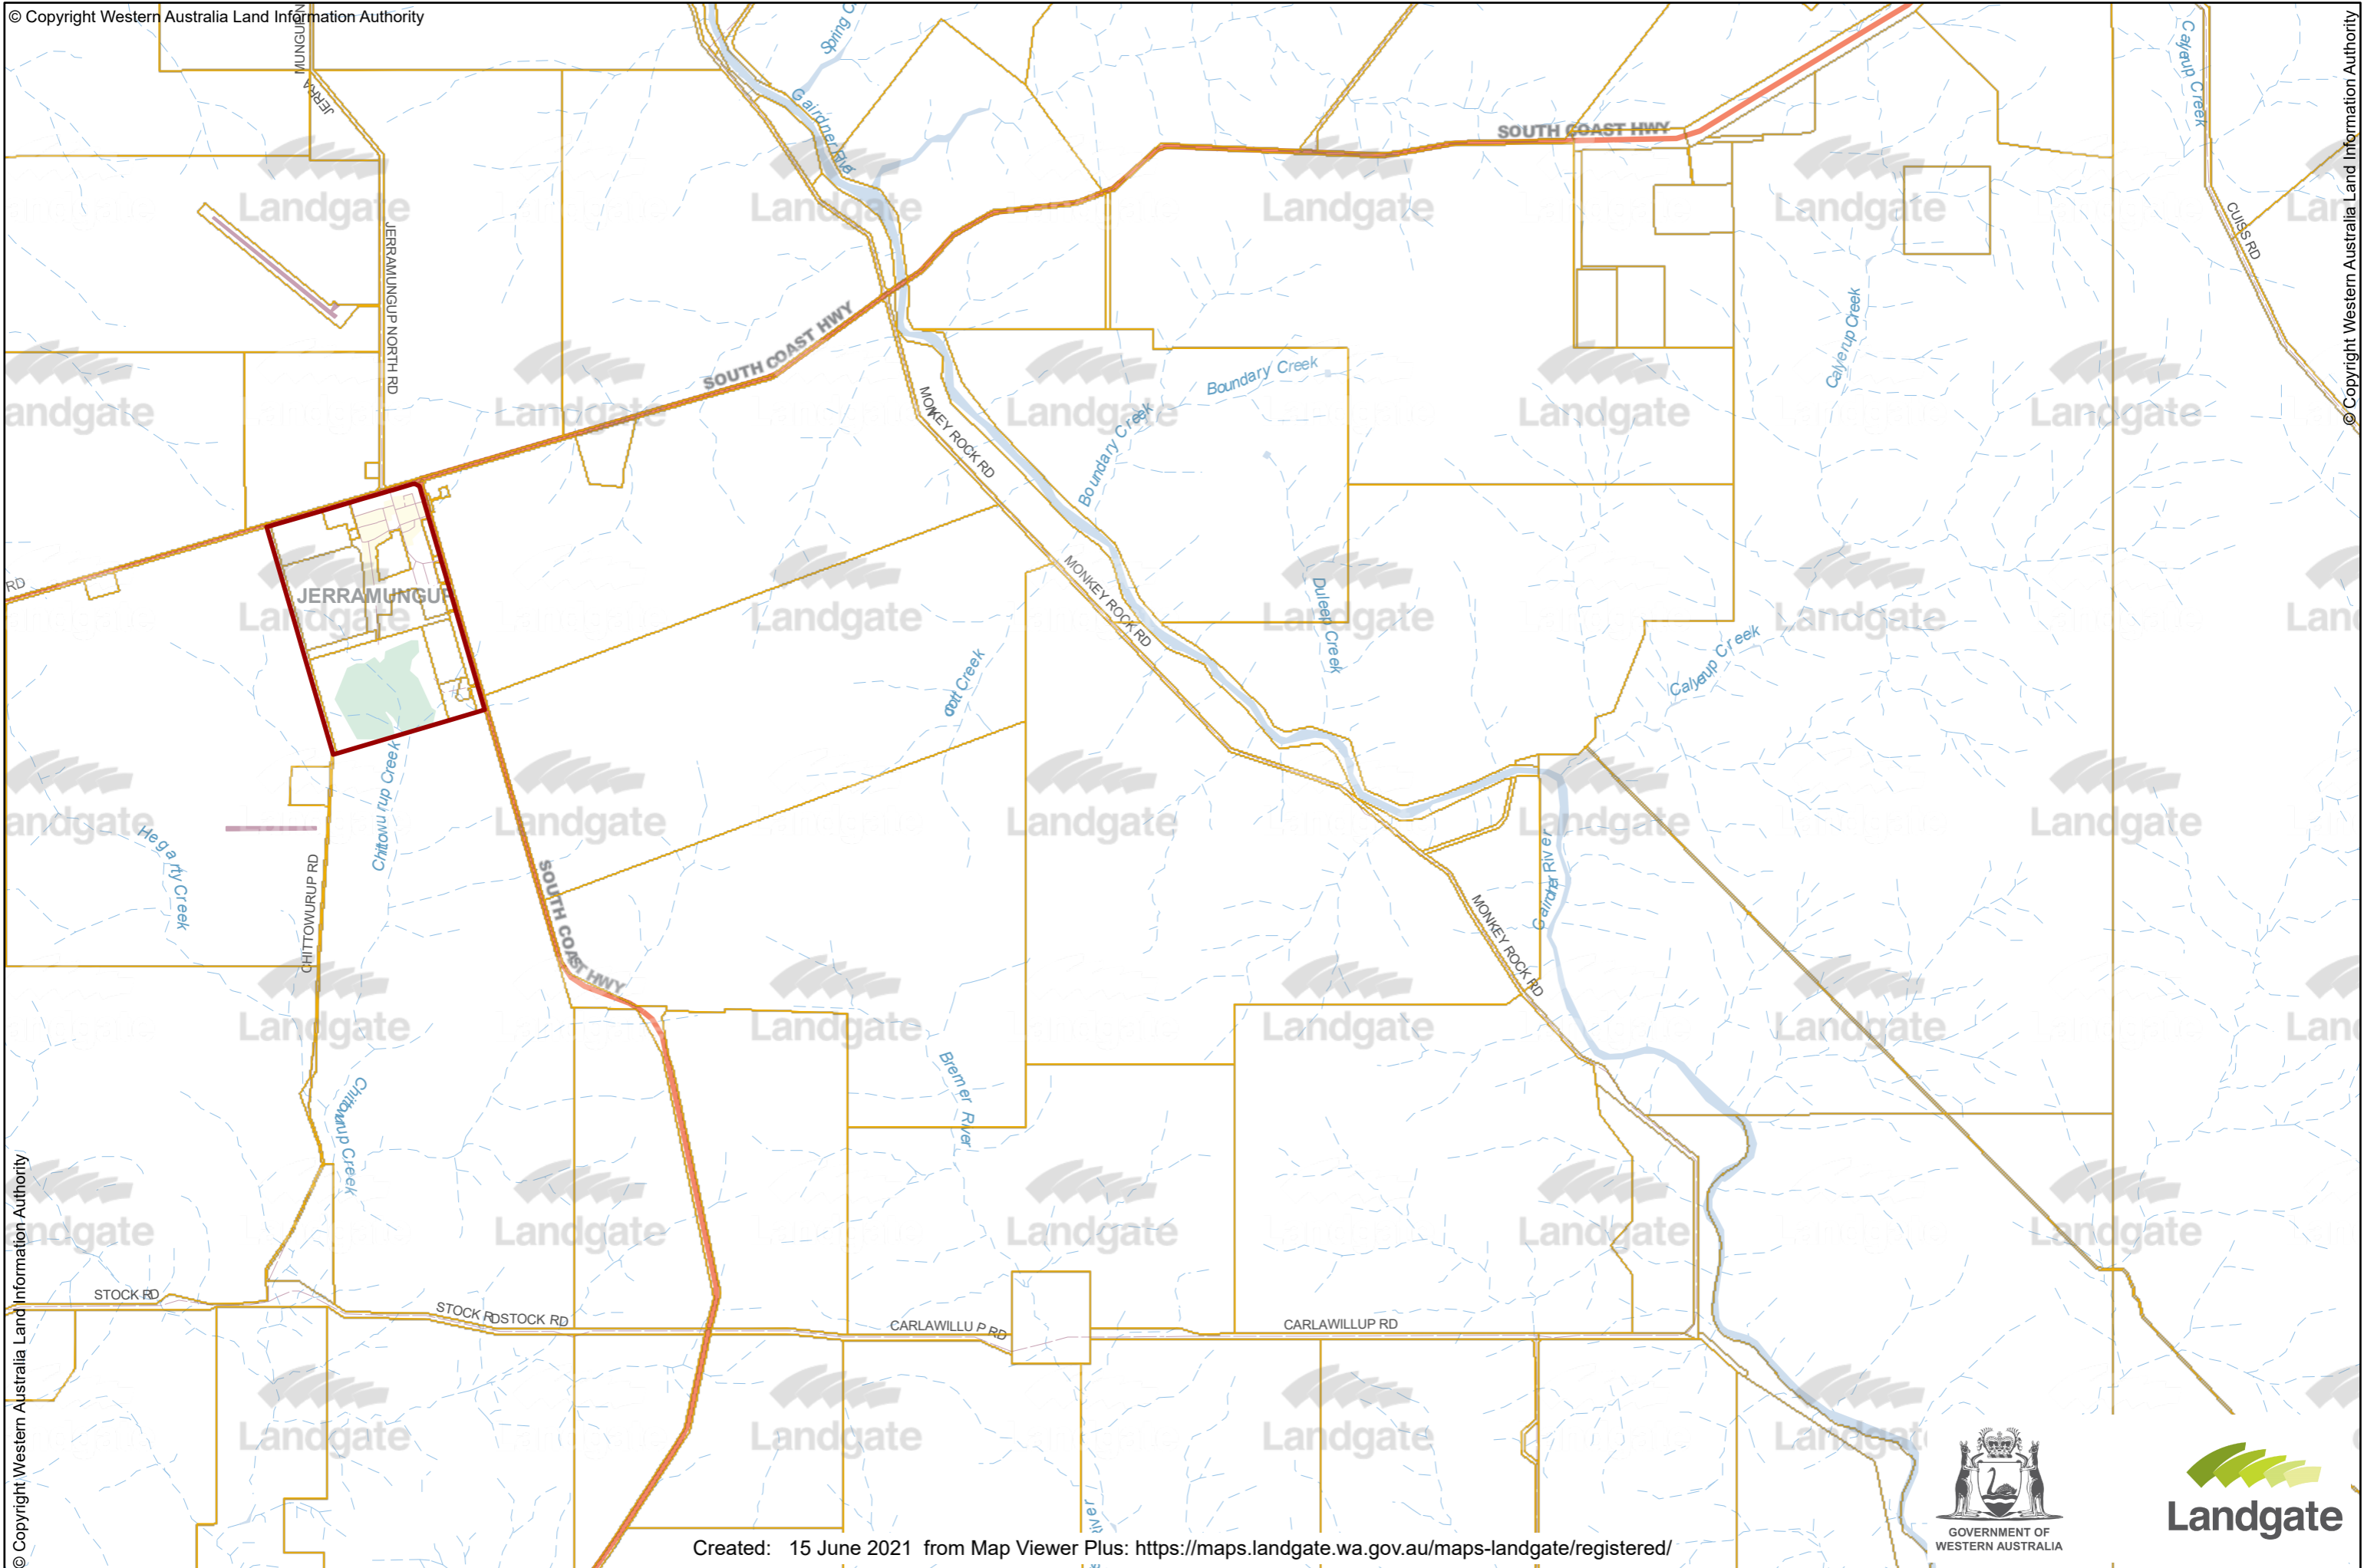

# Monkey Rock Road Alignment

© Copyright Western Australia Land Information Authority

© Copyright Western Australia Land Information Authority

© Copyright Western Australia Land Information Authority

Created: 15 June 2021 from Map Viewer Plus: <https://maps.landgate.wa.gov.au/maps-landgate/registered/>

© Copyright, Western Australia Land Information Authority. No part of this document or any content appearing on it may be reproduced or published without the prior written permission of Landgate. Disclaimer. The accuracy and completeness of the information on this document is not guaranteed and is supplied by Landgate 'as is' with no representation or warranty as to its reliability, accuracy, completeness, or fitness for purpose. Please refer to original documentation for all legal purposes.