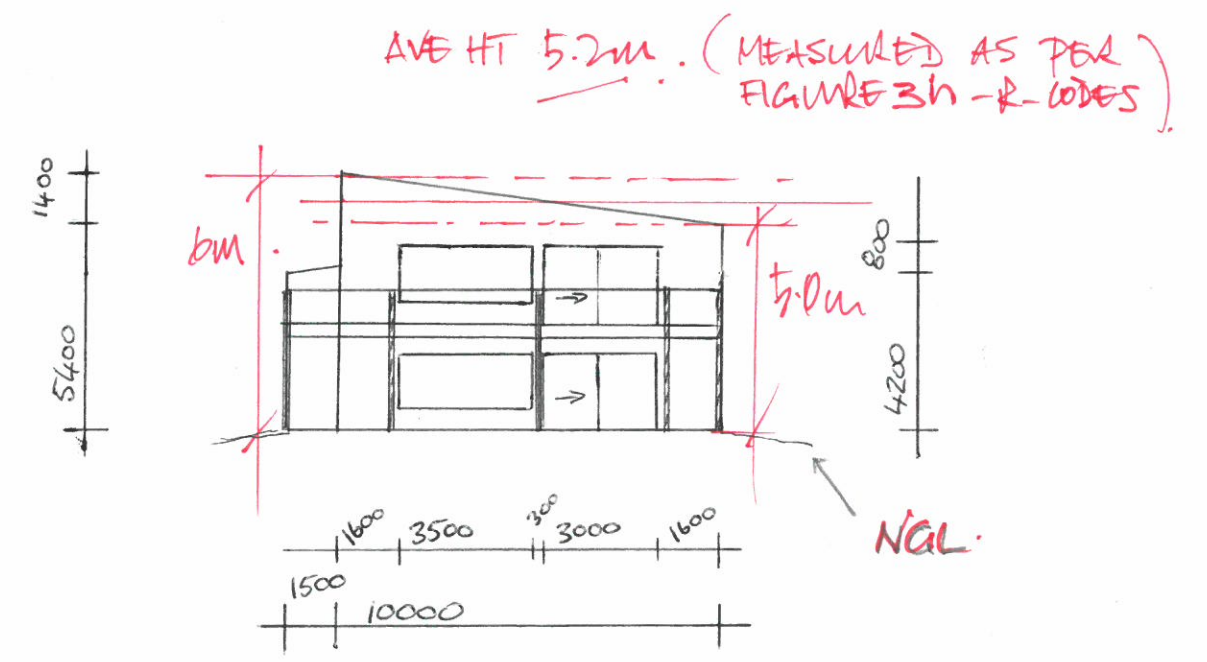

NORTH

EAST - REAR ELEVATION.

SOUTH

WEST - FRONT ELEVATION.

	BUILDER:	REVISION	REVISION	SCALE:	DRAWING:	PROJECT:
		Elevations	A	1:200 A3	Elevations	84 Trevally Place, Bremer Bay WA 6338
	DRAWN BY: Alex Cheshire			DATE: 12-06-20	PAGE NO: 3 of 4	CLIENT: Alex and Janna Cheshire

BUILDER: 	REVISION Site plan & building envelope	REVISION A	SCALE: 1:1250	DRAWING: Site Plan	PROJECT: 84 Trevally Place, Bremer Bay WA 6338
	DRAWN BY: Alex Cheshire		DATE: 21-06-2020	PAGE NO: 1 of	CLIENT: Alex and Janna Cheshire