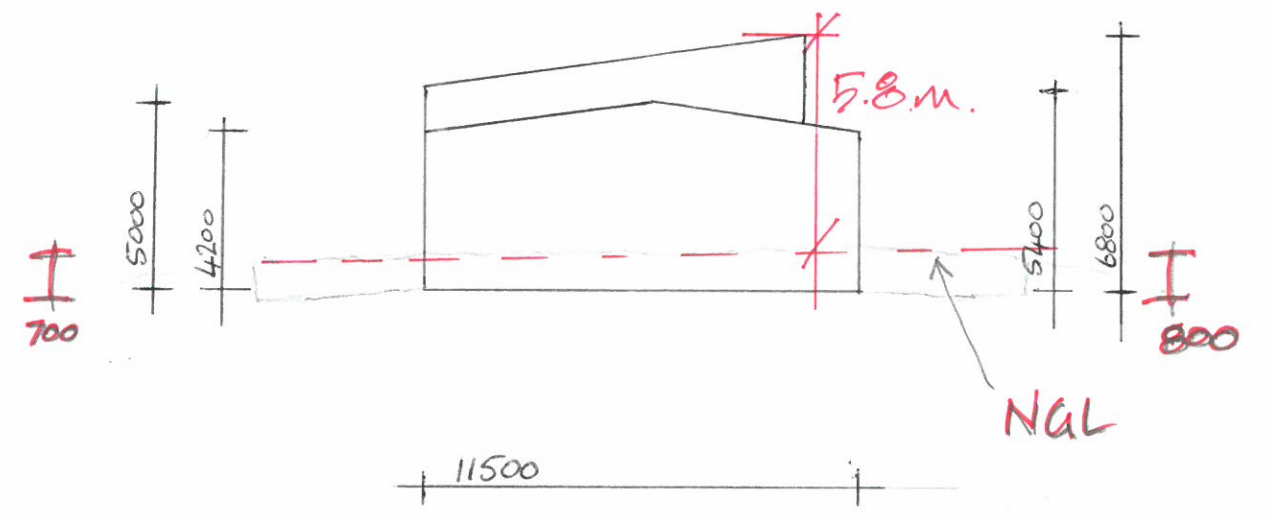

NORTH

EAST - REAR ELEVATION.

SOUTH

WEST - FRONT ELEVATION.

	BUILDER:	REVISION	REVISION	SCALE:	DRAWING:	PROJECT:
		Elevations	A	1:200 A3	Elevations	84 Trevally Place, Bremer Bay WA 6338
	DRAWN BY: Alex Cheshire			DATE: 12-06-20	PAGE NO: 3 of 4	CLIENT: Alex and Janna Cheshire

BUILDER: 	REVISION Site plan & building envelope	REVISION A	SCALE: 1:1250	DRAWING: Site Plan	PROJECT: 84 Trevally Place, Bremer Bay WA 6338
	DRAWN BY: Alex Cheshire		DATE: 21-06-2020	PAGE NO: 1 of	CLIENT: Alex and Janna Cheshire