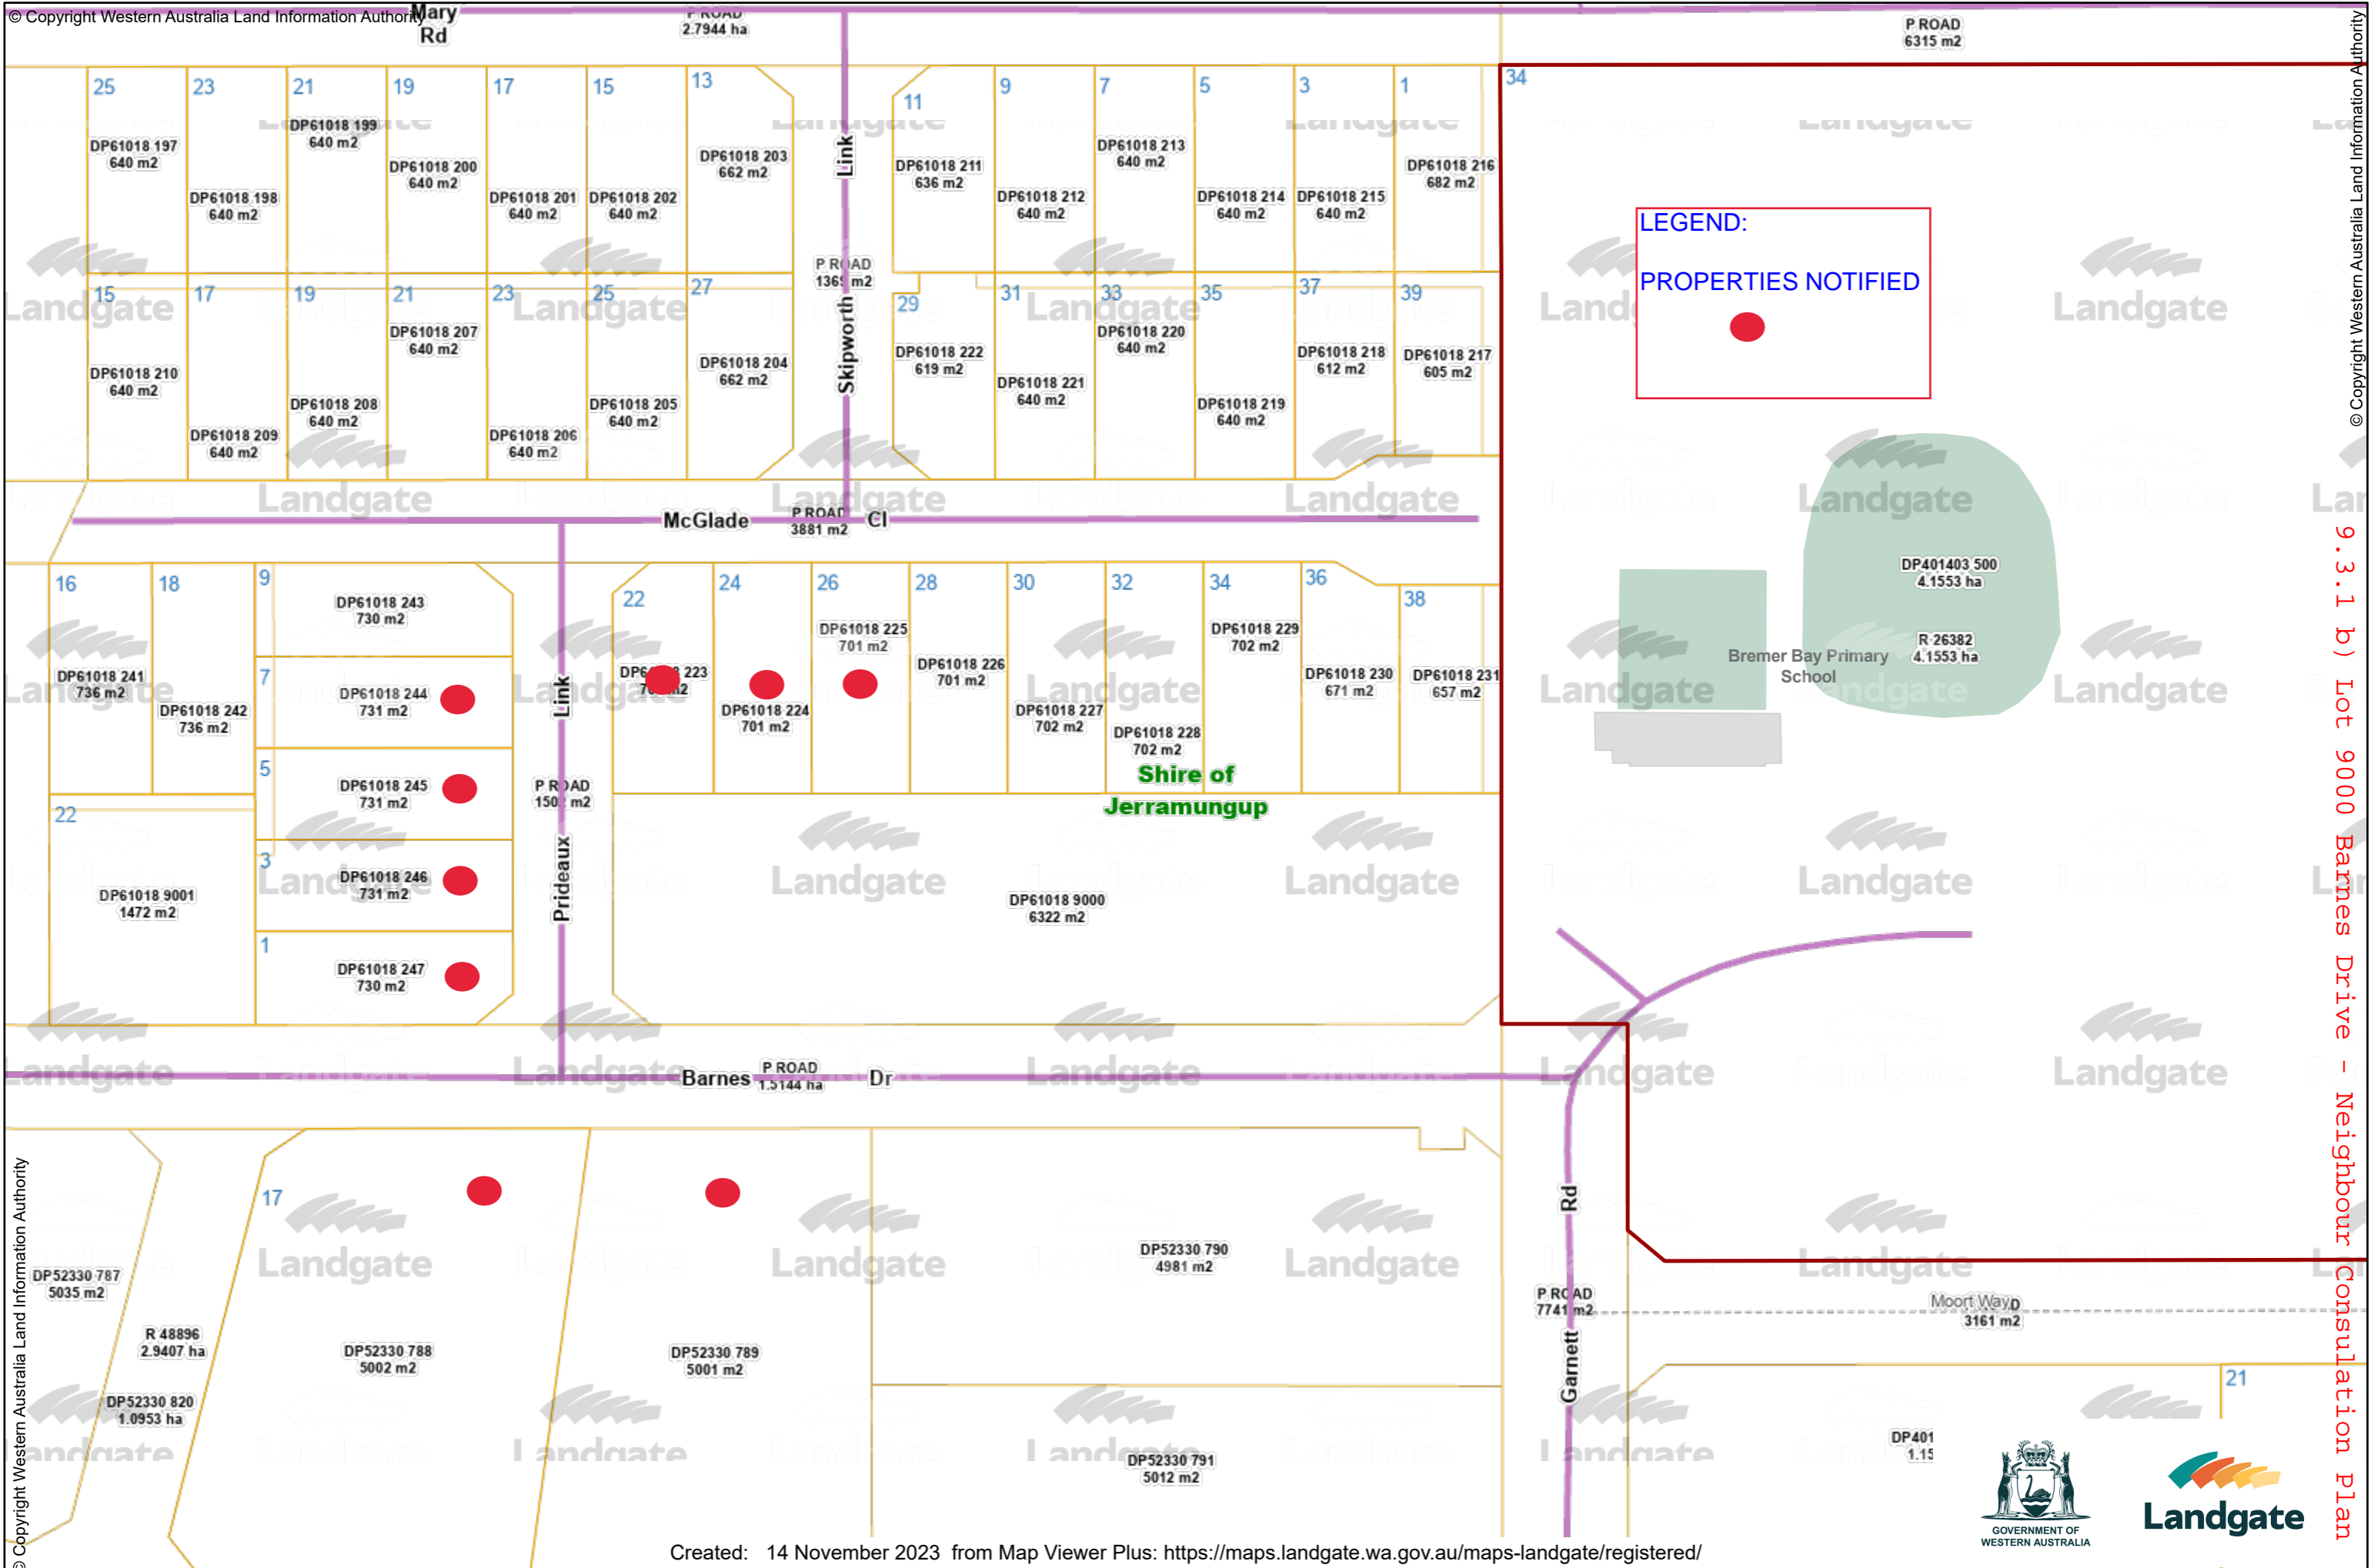

Neighbour Consultation Plan

© Copyright Western Australia Land Information Authority

LEGEND:
 PROPERTIES NOTIFIED

© Copyright Western Australia Land Information Authority
 9.3.1 b) Lot 9000 Barnes Drive - Neighbour Consultation Plan

© Copyright Western Australia Land Information Authority

Created: 14 November 2023 from Map Viewer Plus: <https://maps.landgate.wa.gov.au/maps-landgate/registered/>

© Copyright, Western Australia Land Information Authority. No part of this document or any content appearing on it may be reproduced or published without the prior written permission of Landgate. Disclaimer. The accuracy and completeness of the information on this document is not guaranteed and is supplied by Landgate 'as is' with no representation or warranty as to its reliability, accuracy, completeness, or fitness for purpose. Please refer to original documentation for all legal purposes.