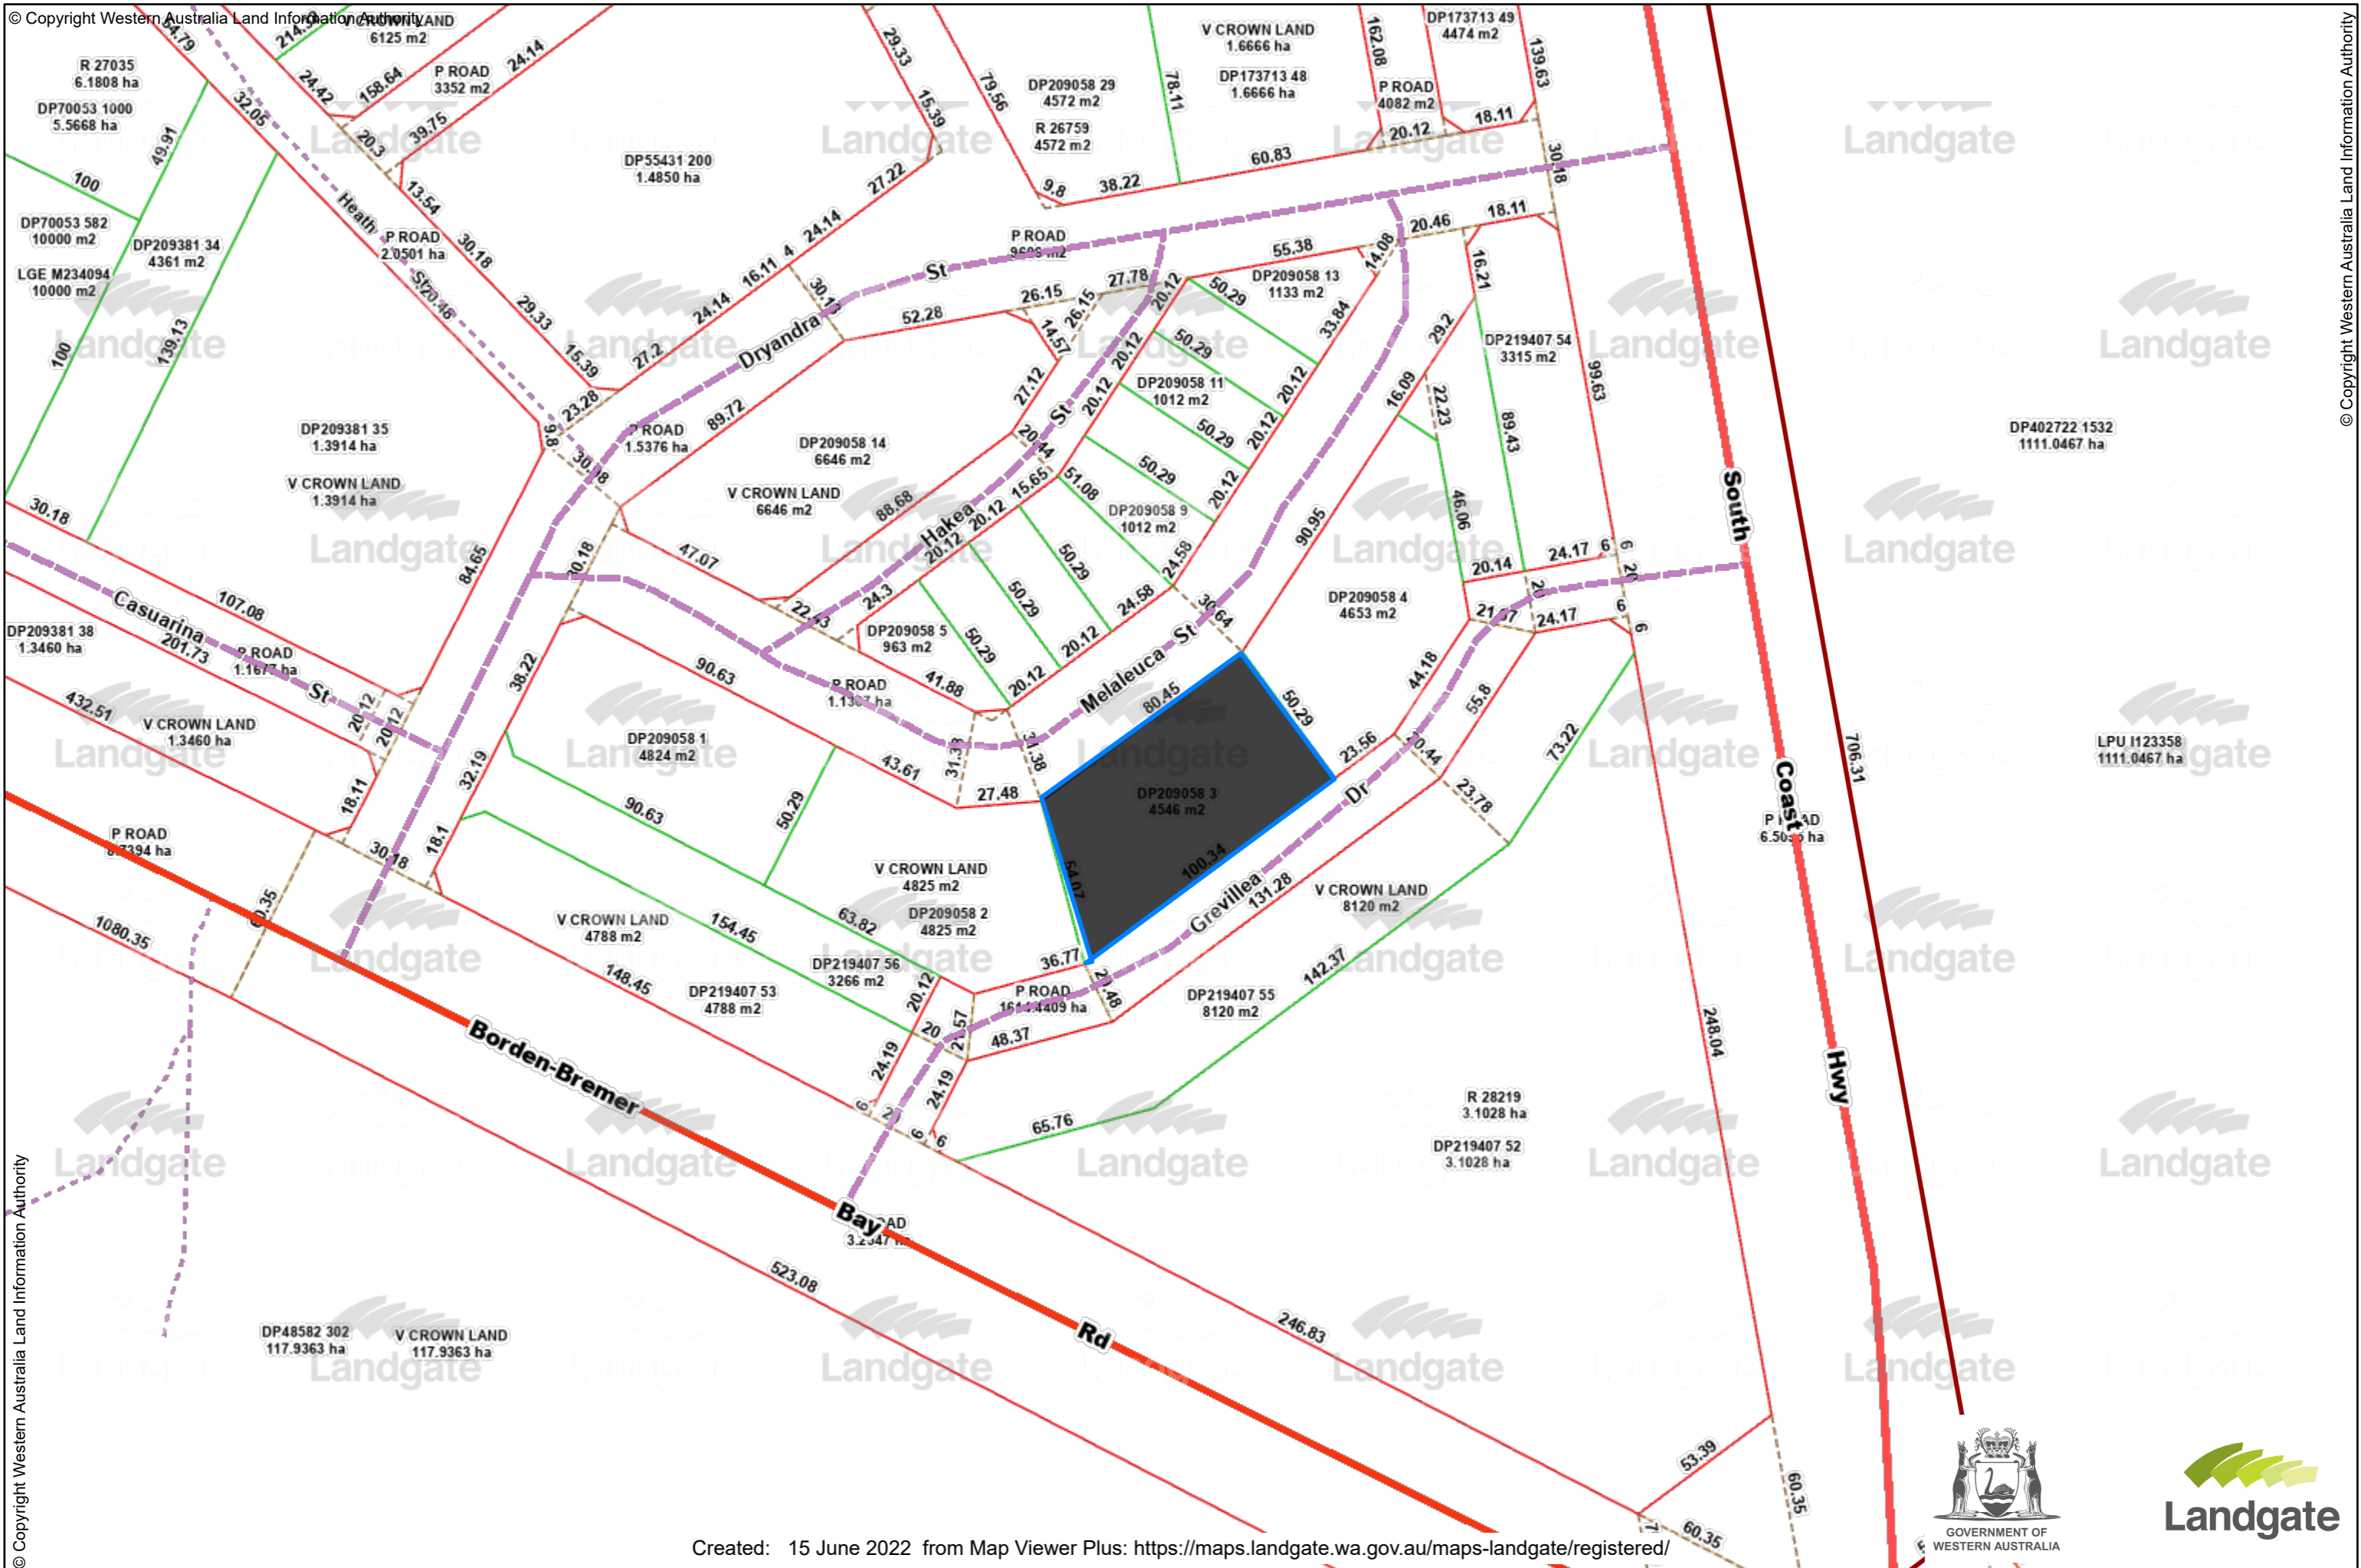

# Location Plan - Lot 3 Grevillea Drive Boxwood Hill

© Copyright Western Australia Land Information Authority

© Copyright Western Australia Land Information Authority

Created: 15 June 2022 from Map Viewer Plus: <https://maps.landgate.wa.gov.au/maps-landgate/registered/>