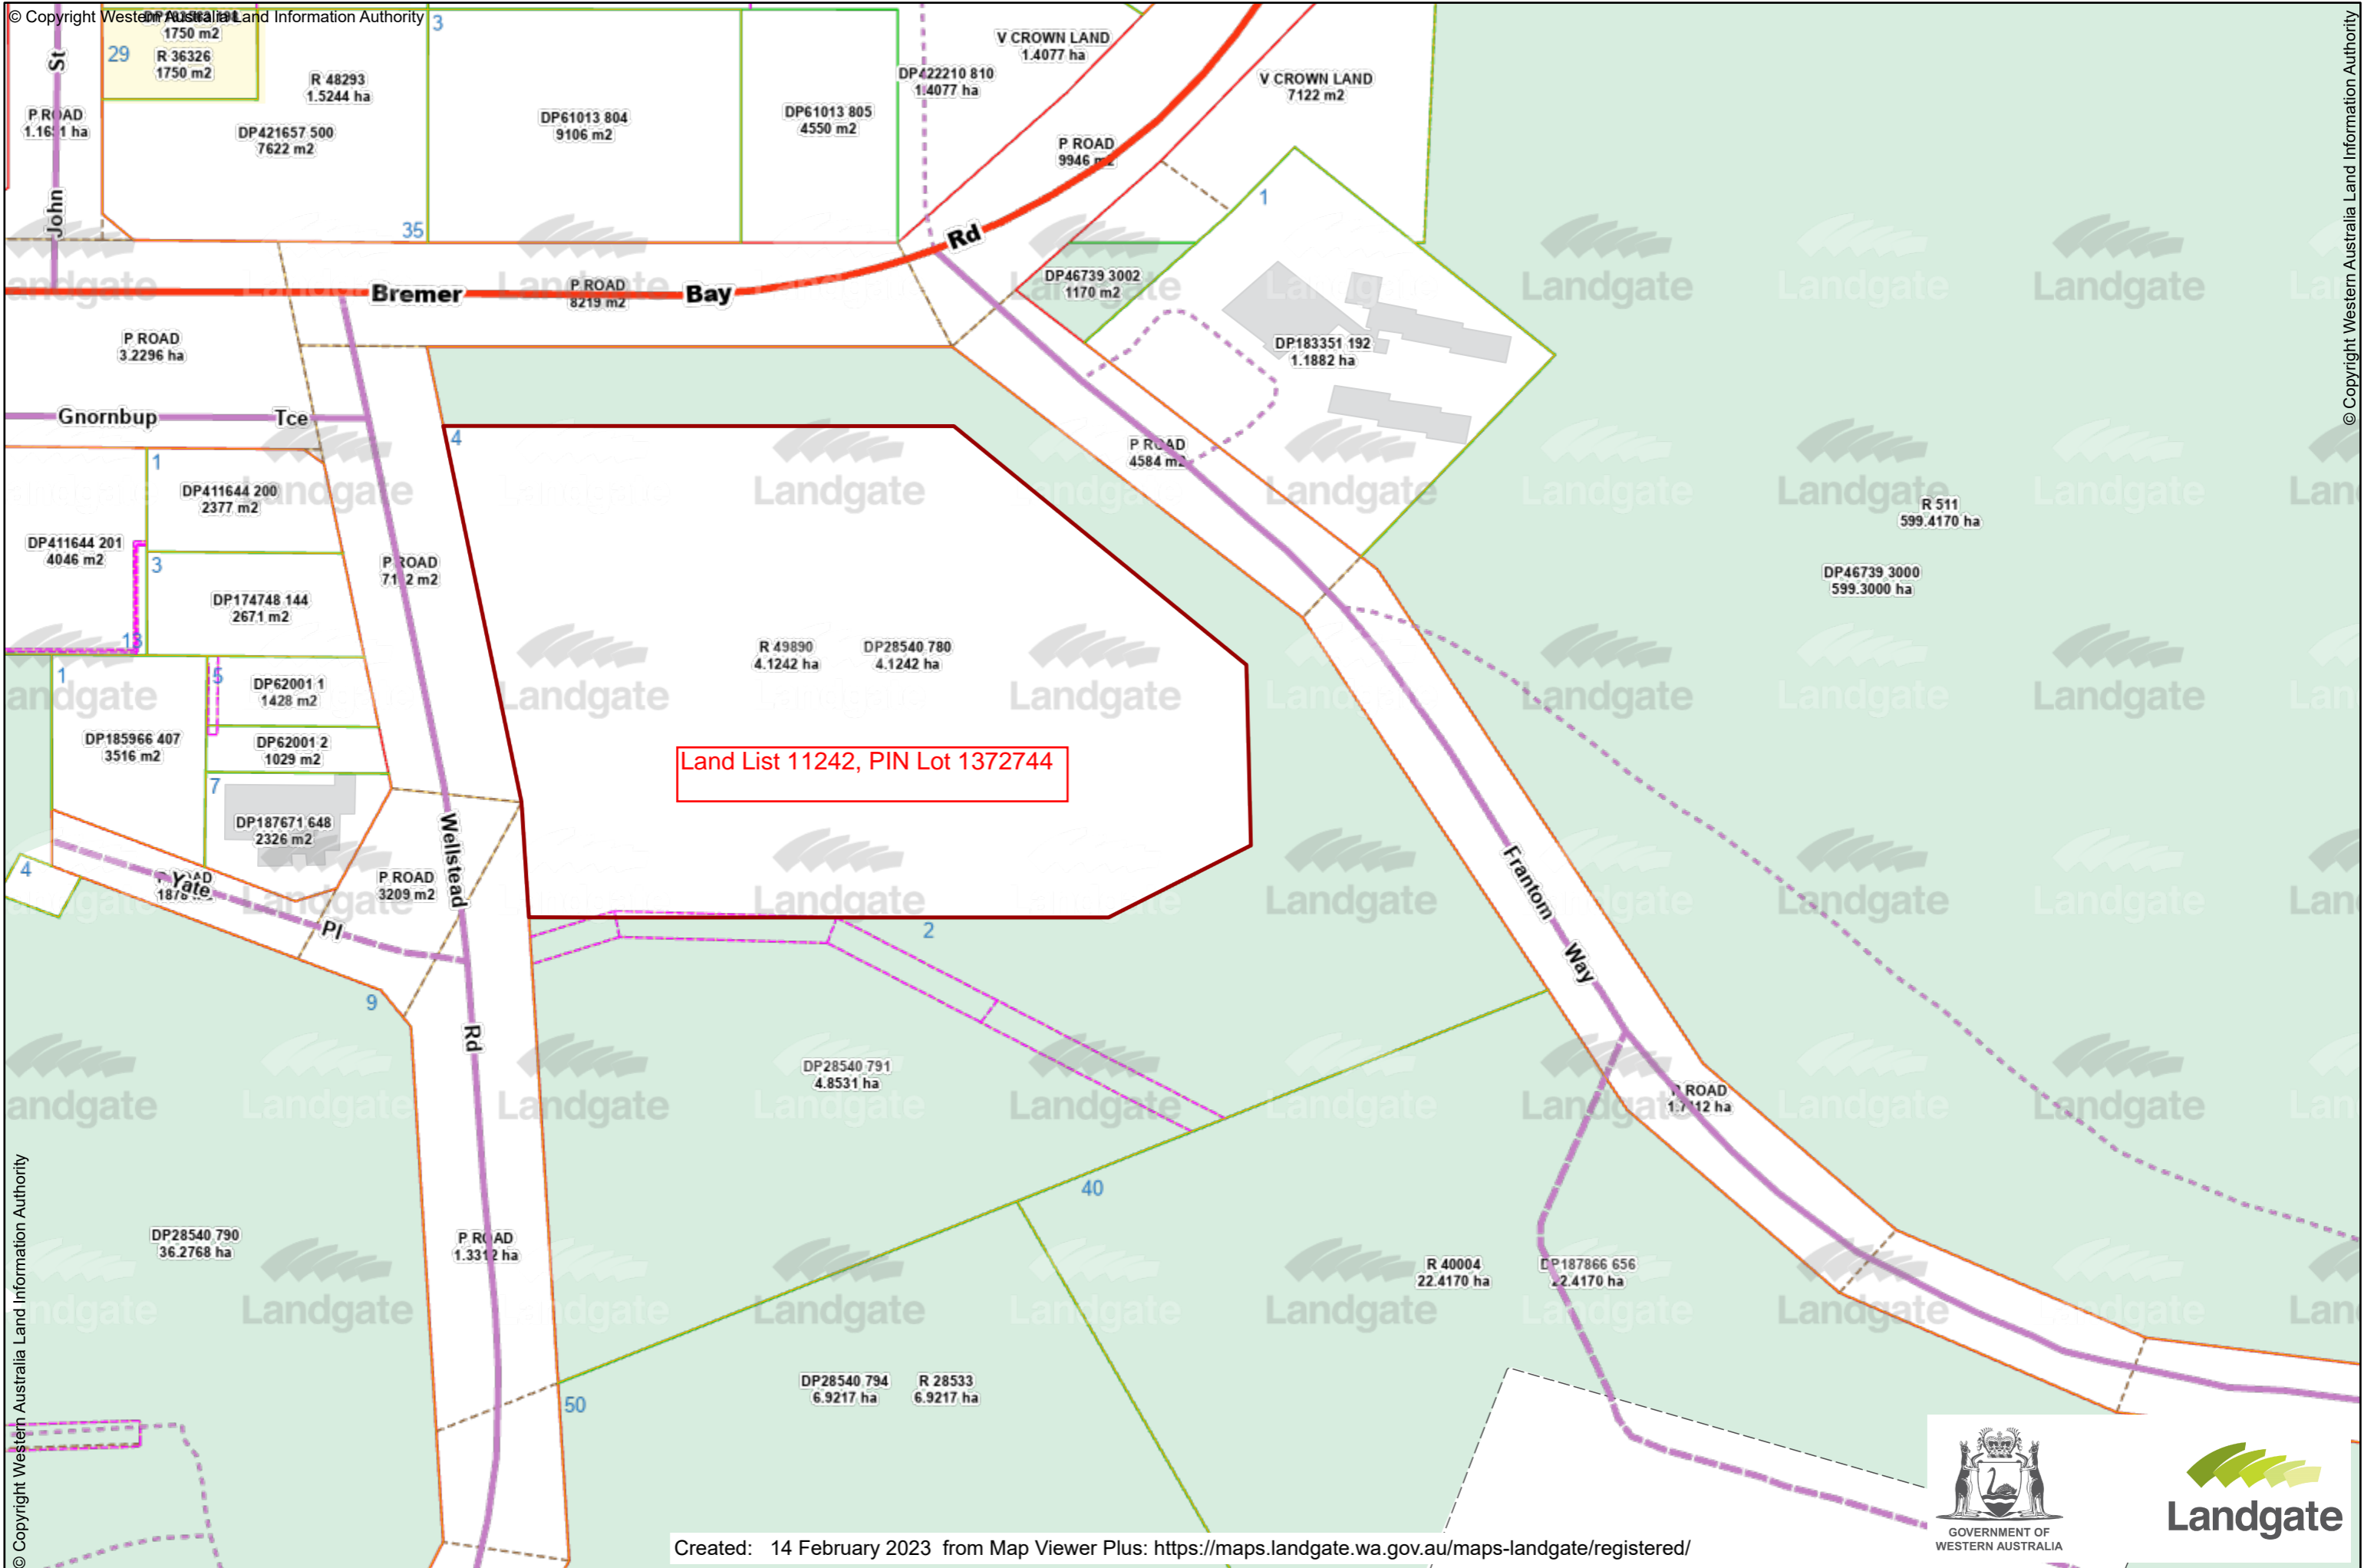

PIN Lot 1372744

Created: 14 February 2023 from Map Viewer Plus: <https://maps.landgate.wa.gov.au/maps-landgate/registered/>

© Copyright Western Australia Land Information Authority

© Copyright Western Australia Land Information Authority

© Copyright Western Australia Land Information Authority

9.3.1 (d) - Location Plan 1372744

© Copyright, Western Australia Land Information Authority. No part of this document or any content appearing on it may be reproduced or published without the prior written permission of Landgate. Disclaimer. The accuracy and completeness of the information on this document is not guaranteed and is supplied by Landgate 'as is' with no representation or warranty as to its reliability, accuracy, completeness, or fitness for purpose. Please refer to original documentation for all legal purposes.