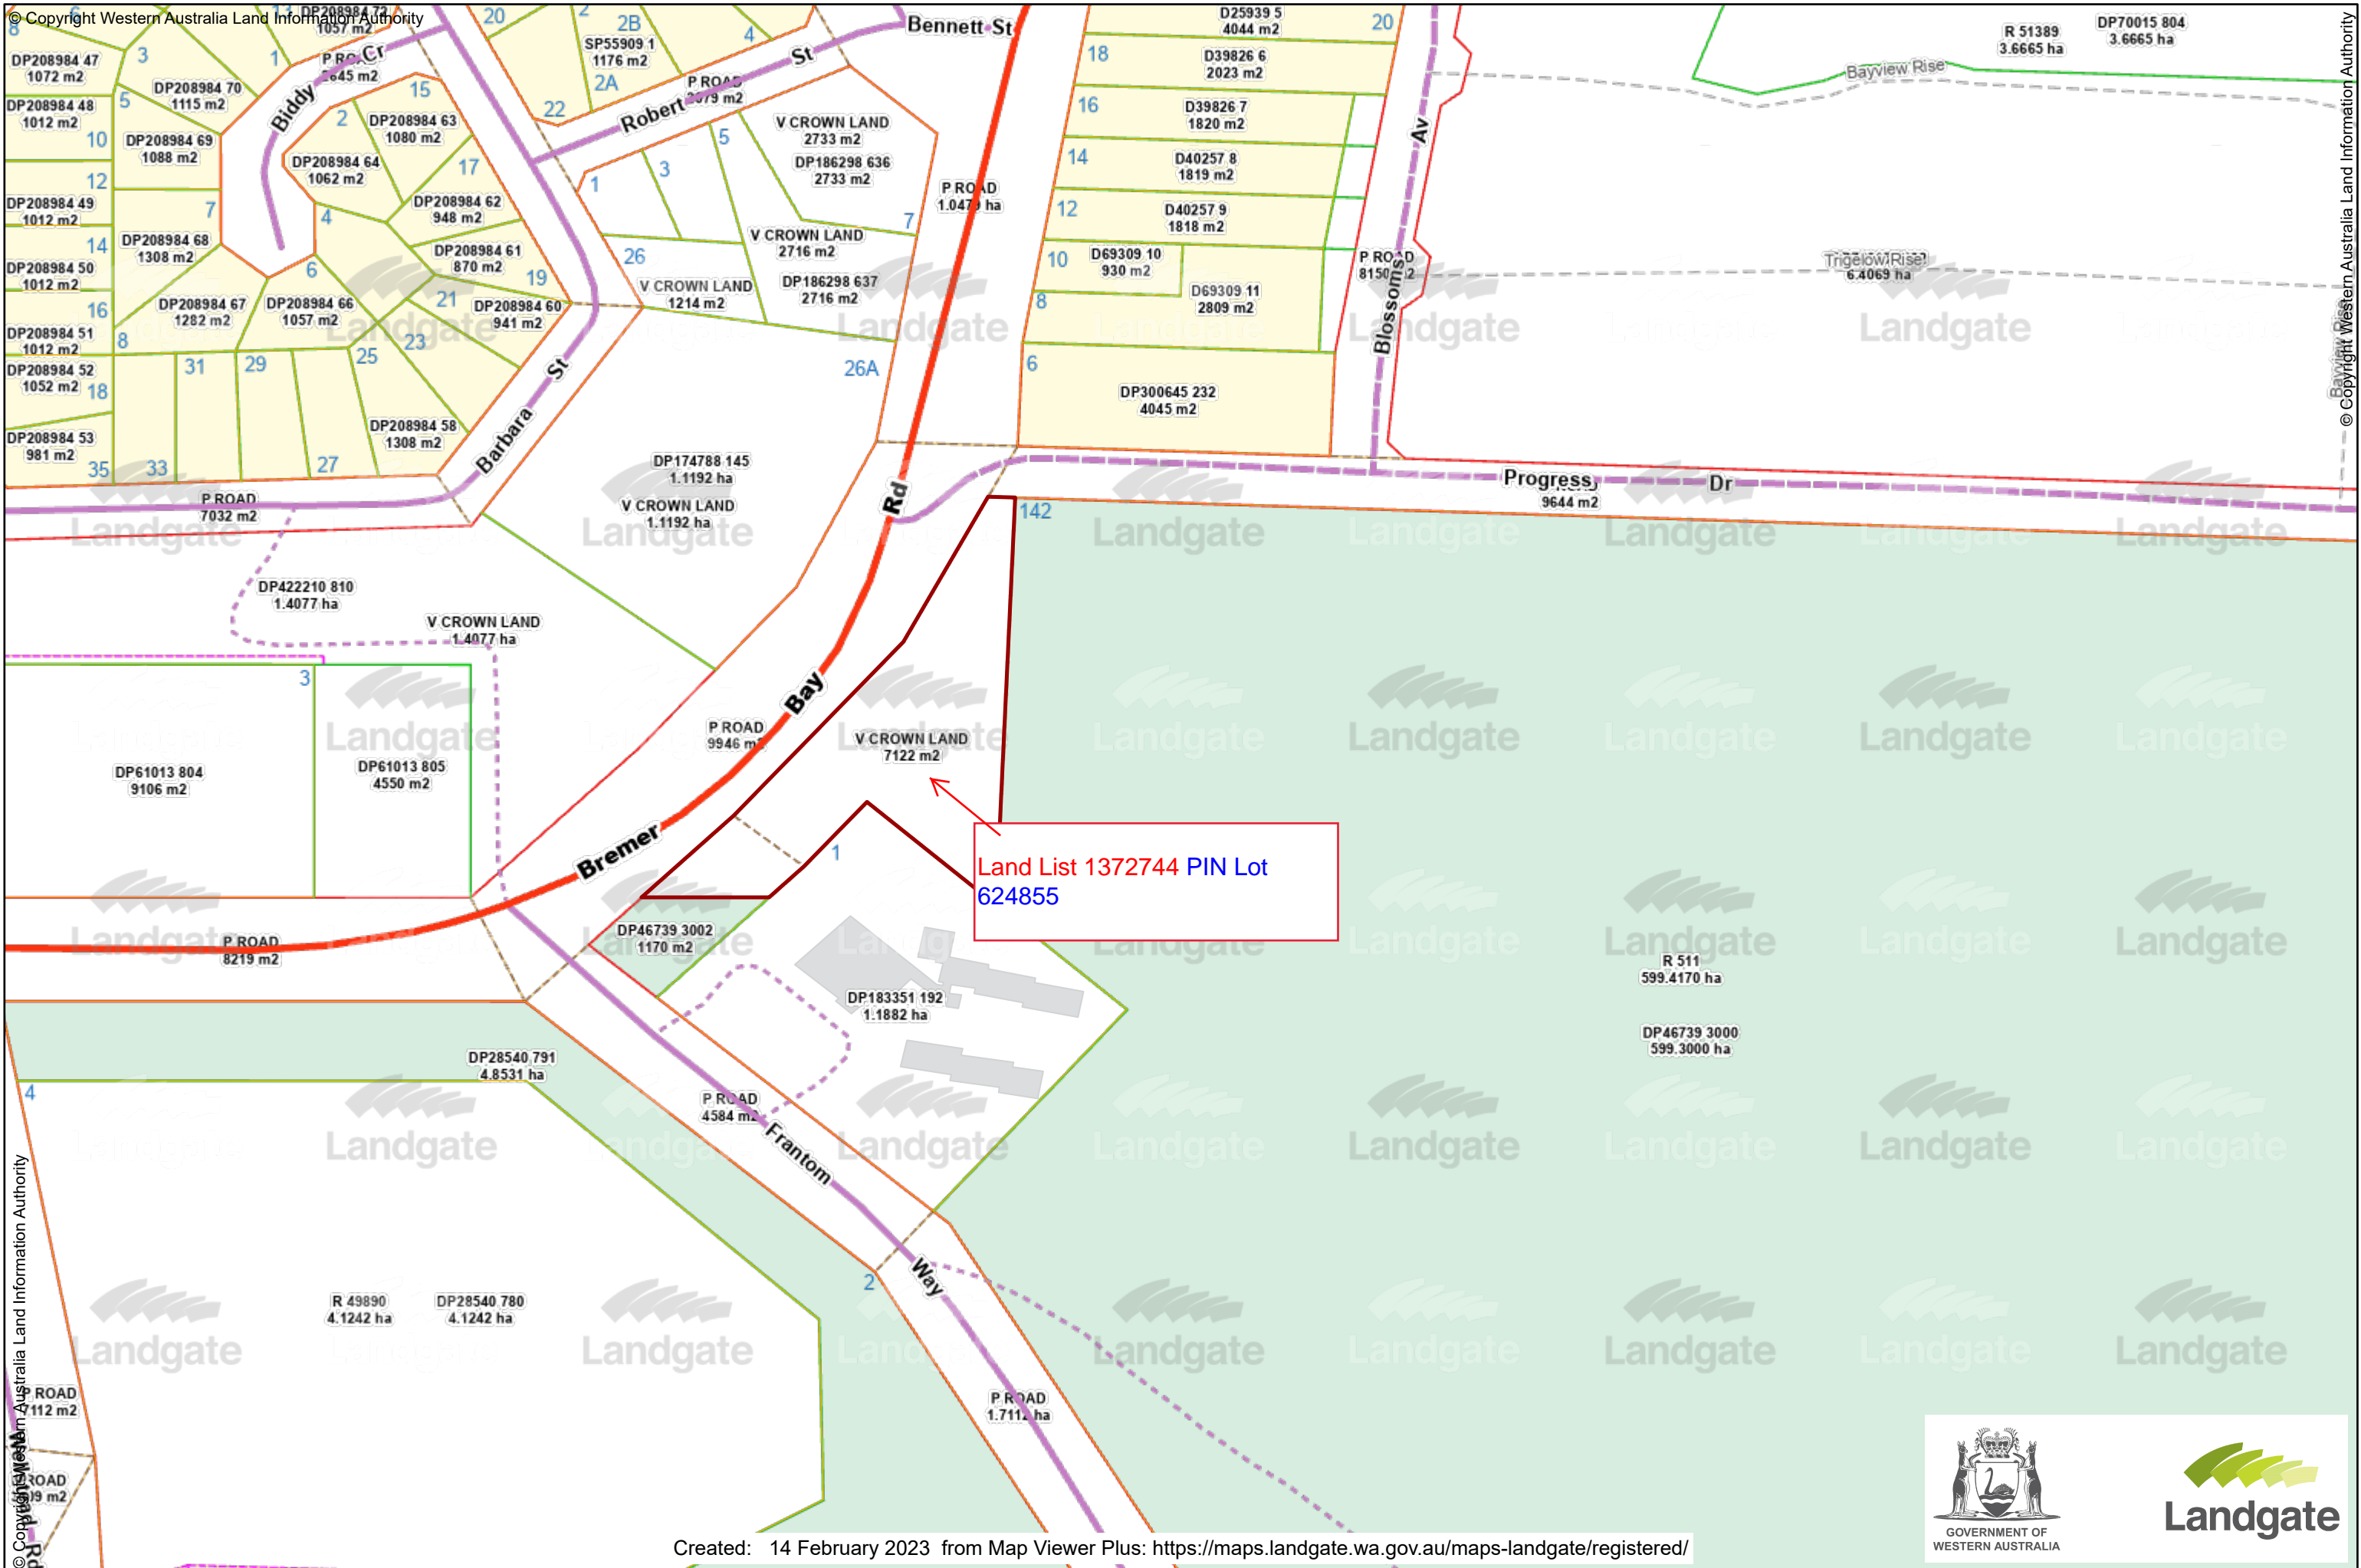

PIN Lot 624855

Created: 14 February 2023 from Map Viewer Plus: <https://maps.landgate.wa.gov.au/maps-landgate/registered/>