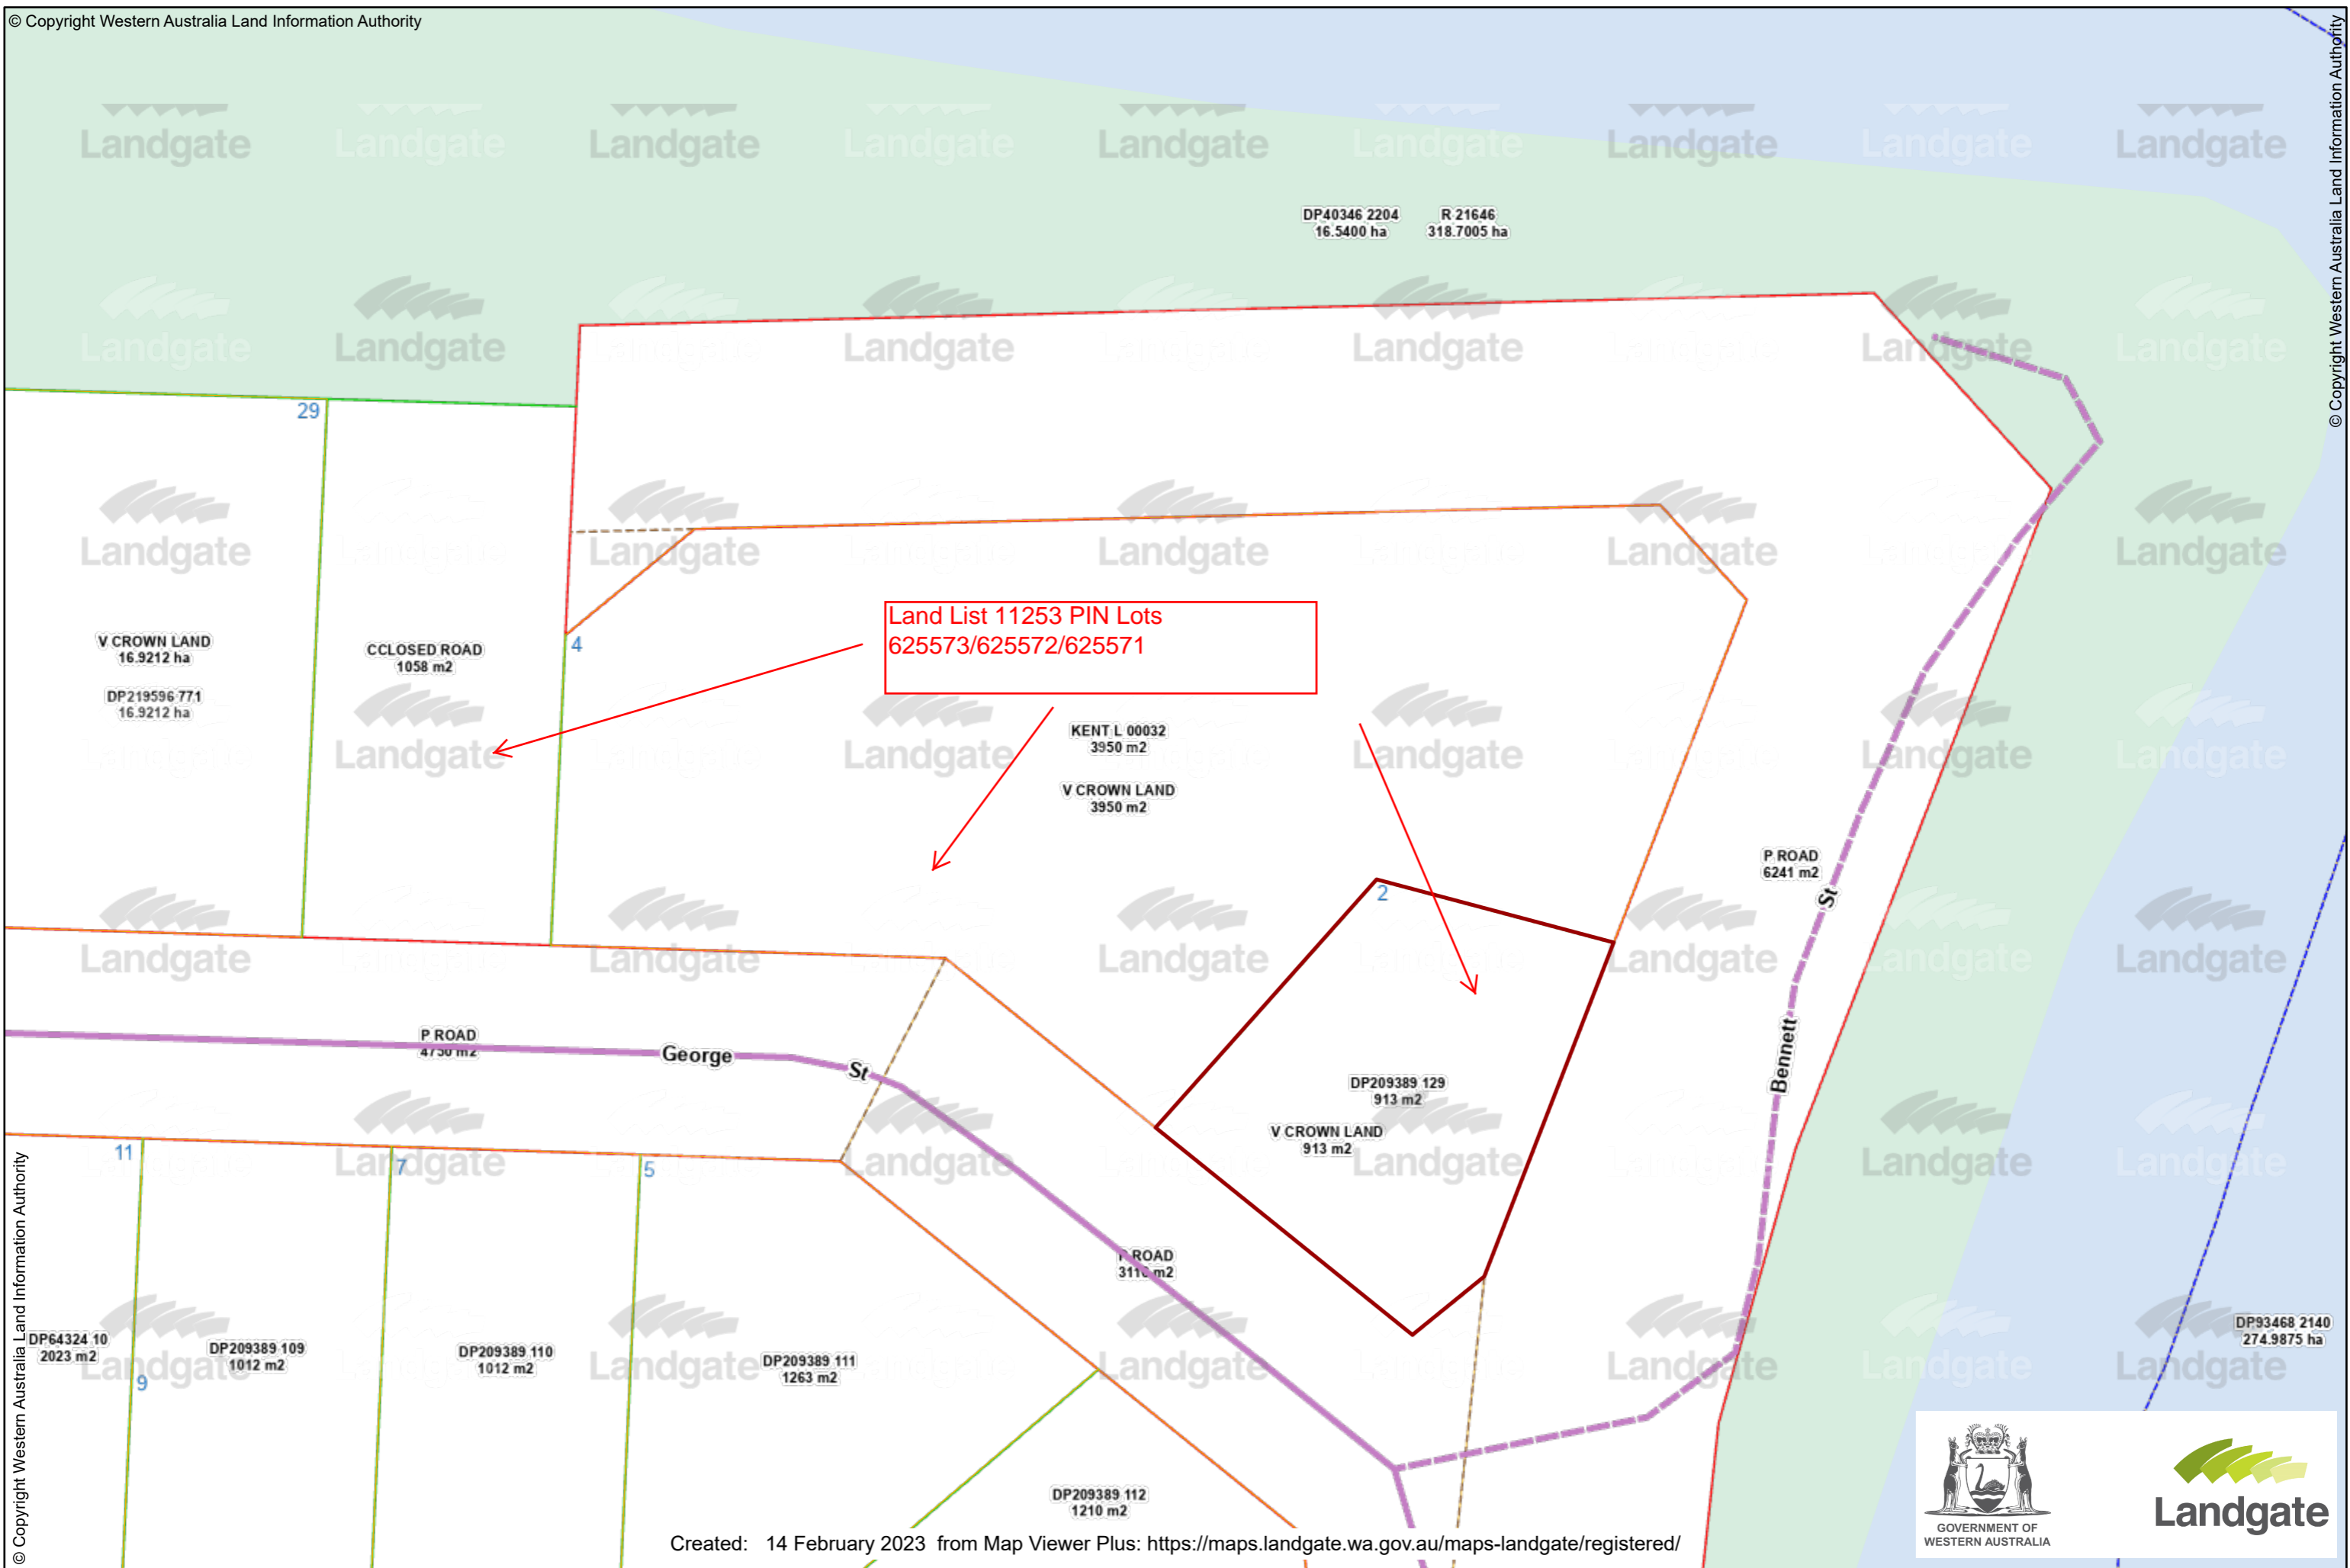

PIN Lots 625573 - 625572 - 625571

© Copyright Western Australia Land Information Authority

© Copyright Western Australia Land Information Authority

© Copyright Western Australia Land Information Authority

9.3.1 (a) - Location Plan 625571, 625572, 625573

Created: 14 February 2023 from Map Viewer Plus: <https://maps.landgate.wa.gov.au/maps-landgate/registered/>

© Copyright, Western Australia Land Information Authority. No part of this document or any content appearing on it may be reproduced or published without the prior written permission of Landgate. Disclaimer. The accuracy and completeness of the information on this document is not guaranteed and is supplied by Landgate 'as is' with no representation or warranty as to its reliability, accuracy, completeness, or fitness for purpose. Please refer to original documentation for all legal purposes.